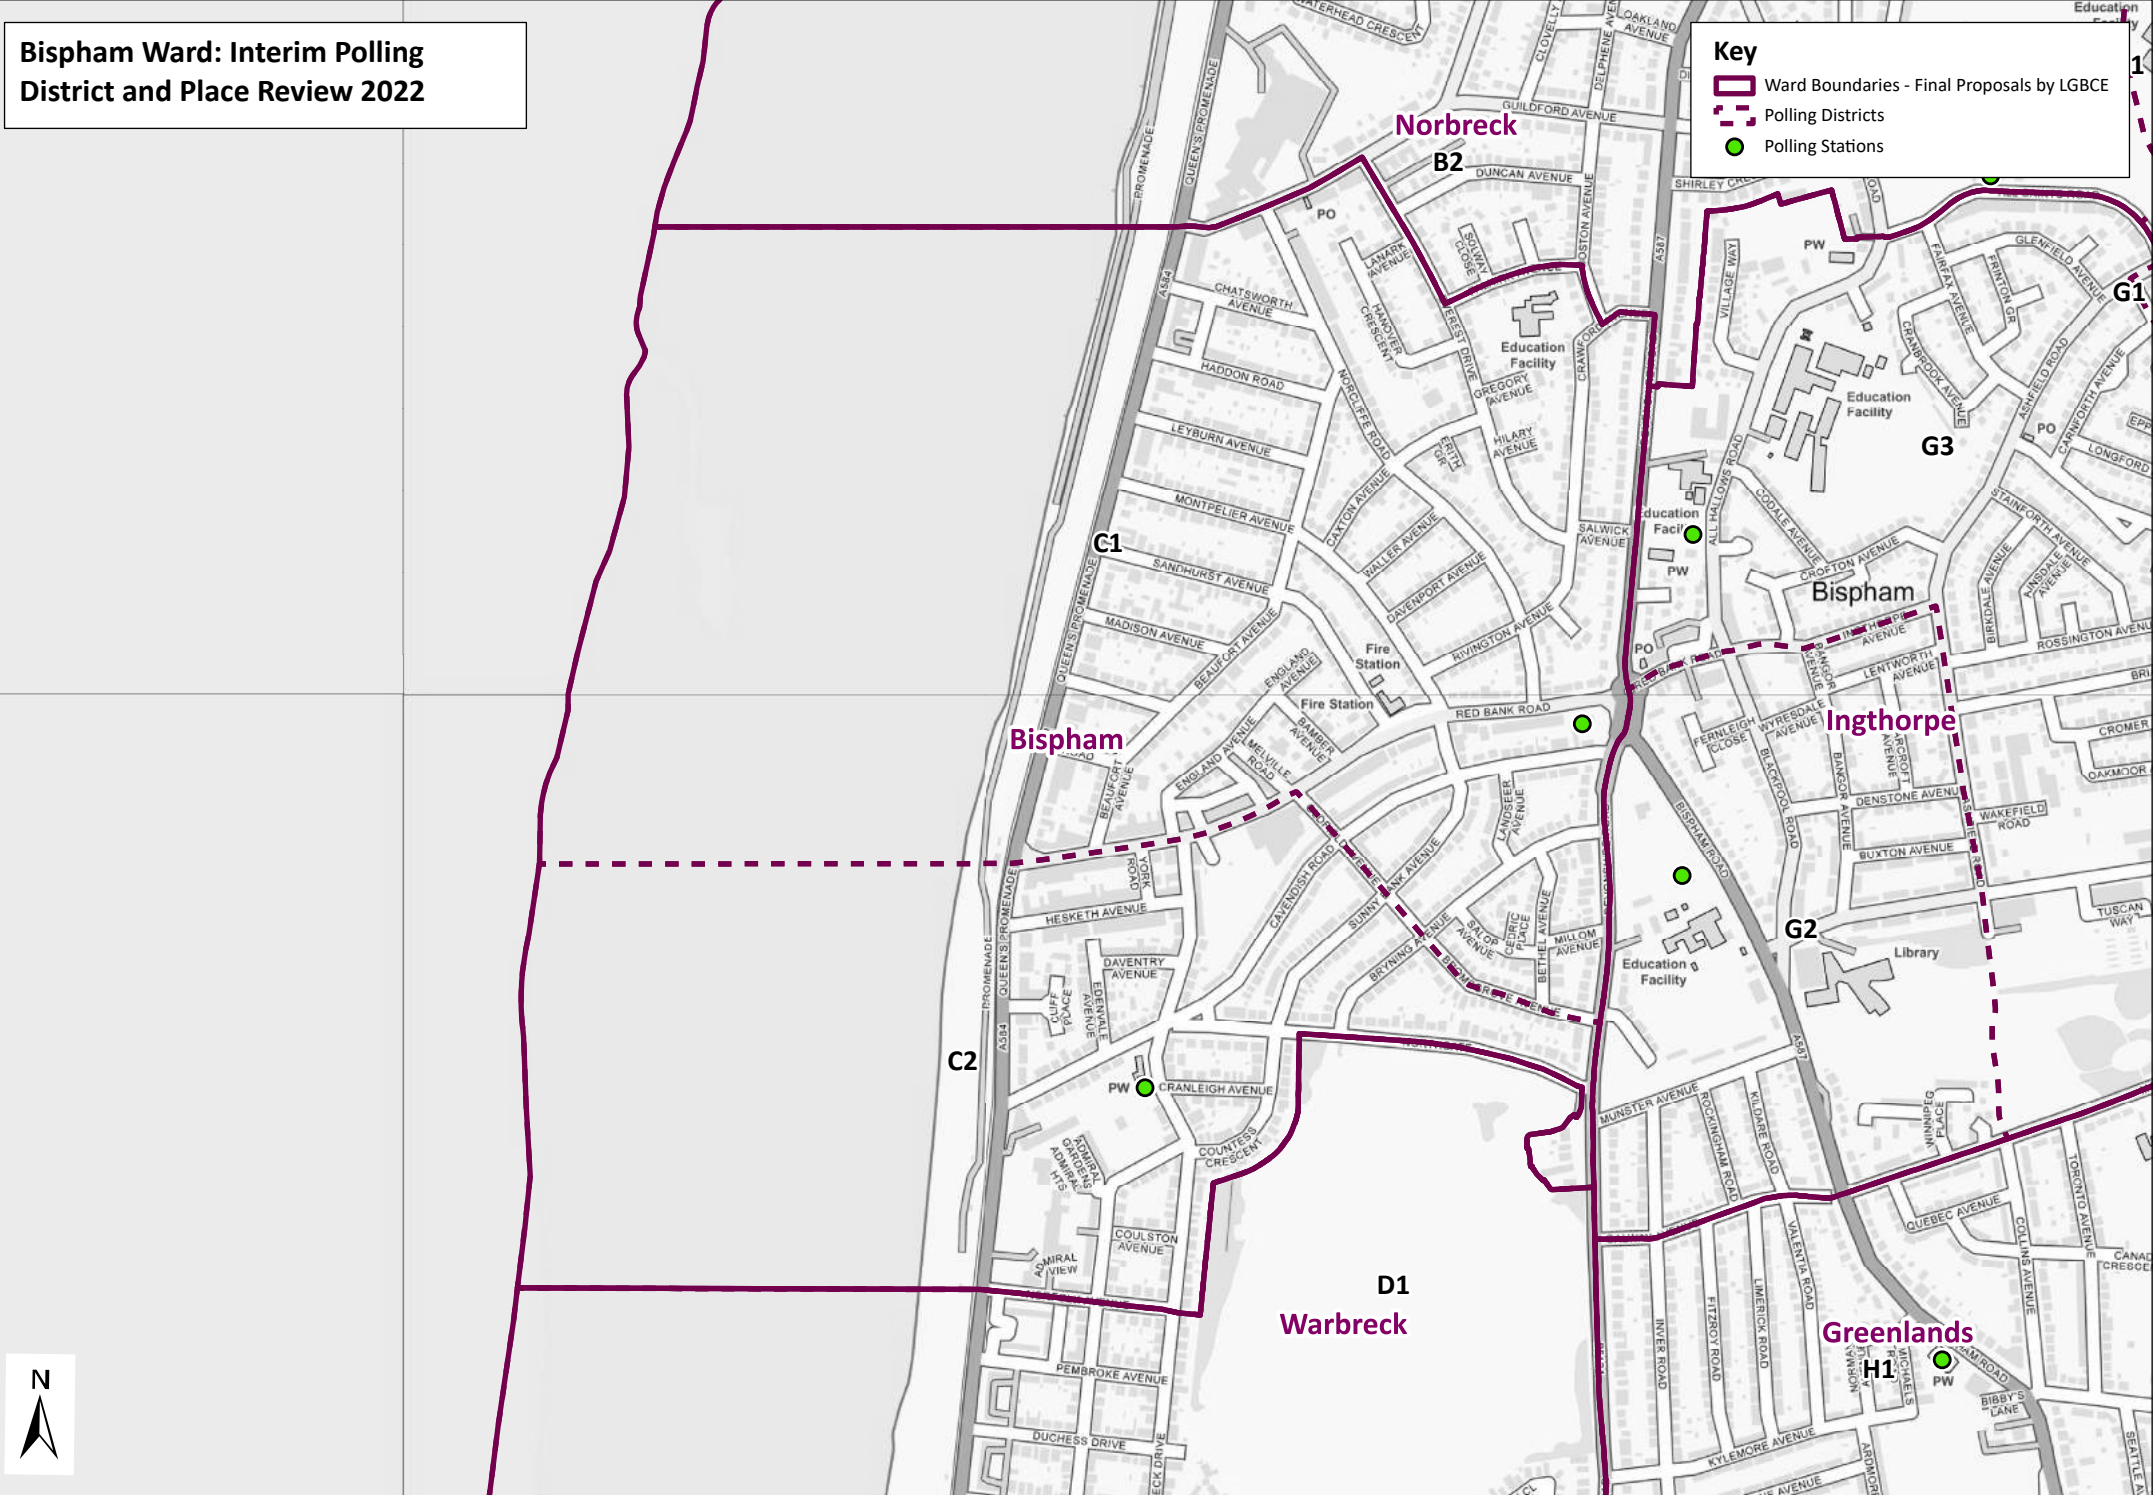

Anchorsholme Ward: Interim Polling District and Place Review 2022

Key

- Ward Boundaries - Final Proposals by LGBC
- Polling Districts
- Polling Stations

Appendix 5(b)

Norbreck Ward: Interim Polling District and Place Review 2022

Key

- Ward Boundaries - Final Proposals by LGBCE
- Polling Districts
- Polling Stations

Bispham Ward: Interim Polling District and Place Review 2022

Key

- Ward Boundaries - Final Proposals by LGBCE
- Polling Districts
- Polling Stations

Warbreck Ward: Interim Polling District and Place Review 2022

Key

-  Ward Boundaries - Final Proposals by LGBCE
-  Polling Districts
-  Polling Stations

Claremont Ward: Interim Polling District and Place Review 2022

Key

- Ward Boundaries - Final Proposals by LGBCE
- Polling Districts
- Polling Stations

Talbot Ward: Interim Polling District and Place Review 2022

Key

- Ward Boundaries - Final Proposals by LGBCE
- Polling Districts
- Polling Stations