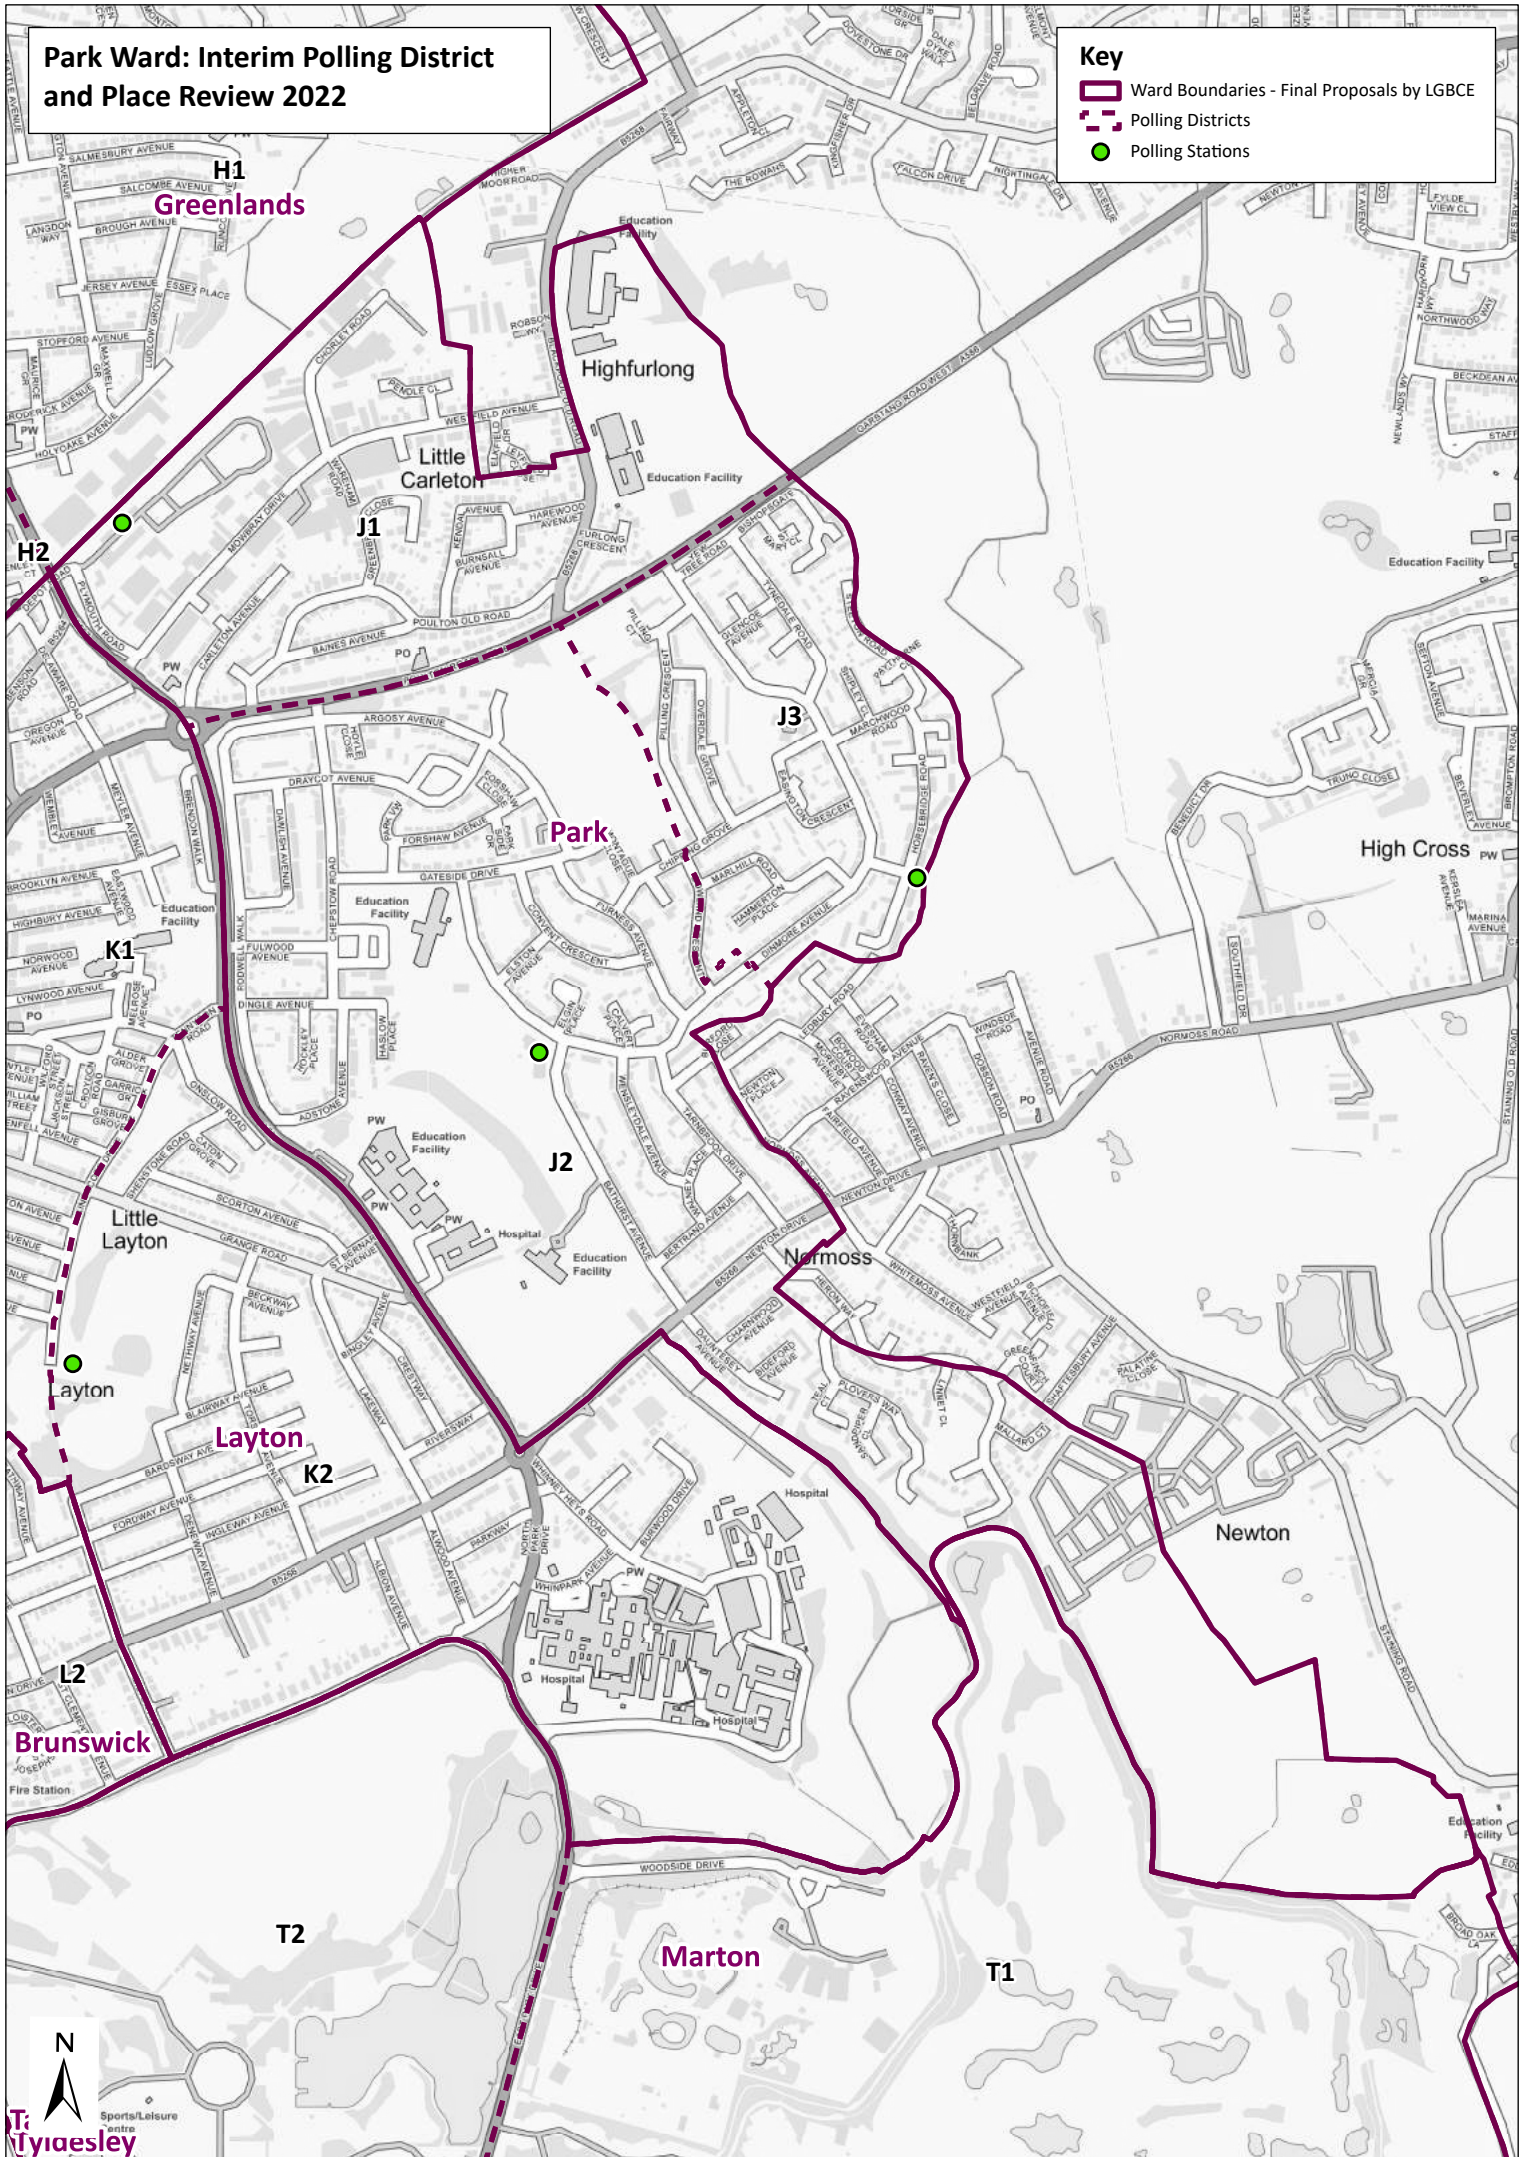

Ingthorpe Ward: Interim Polling District and Place Review 2022

Key

- Ward Boundaries - Final Proposals by LGBCE
- Polling Districts
- Polling Stations

Greenlands Ward: Interim Polling District and Place Review 2022

Key

-  Ward Boundaries - Final Proposals by LGBCE
-  Polling Districts
-  Polling Stations

Park Ward: Interim Polling District and Place Review 2022

Key

- Ward Boundaries - Final Proposals by LGBCE
- Polling Districts
- Polling Stations

Layton Ward: Interim Polling District and Place Review 2022

Key

- Ward Boundaries - Final Proposals by LGBCE
- Polling Districts
- Polling Stations

Brunswick Ward: Interim Polling District and Place Review 2022