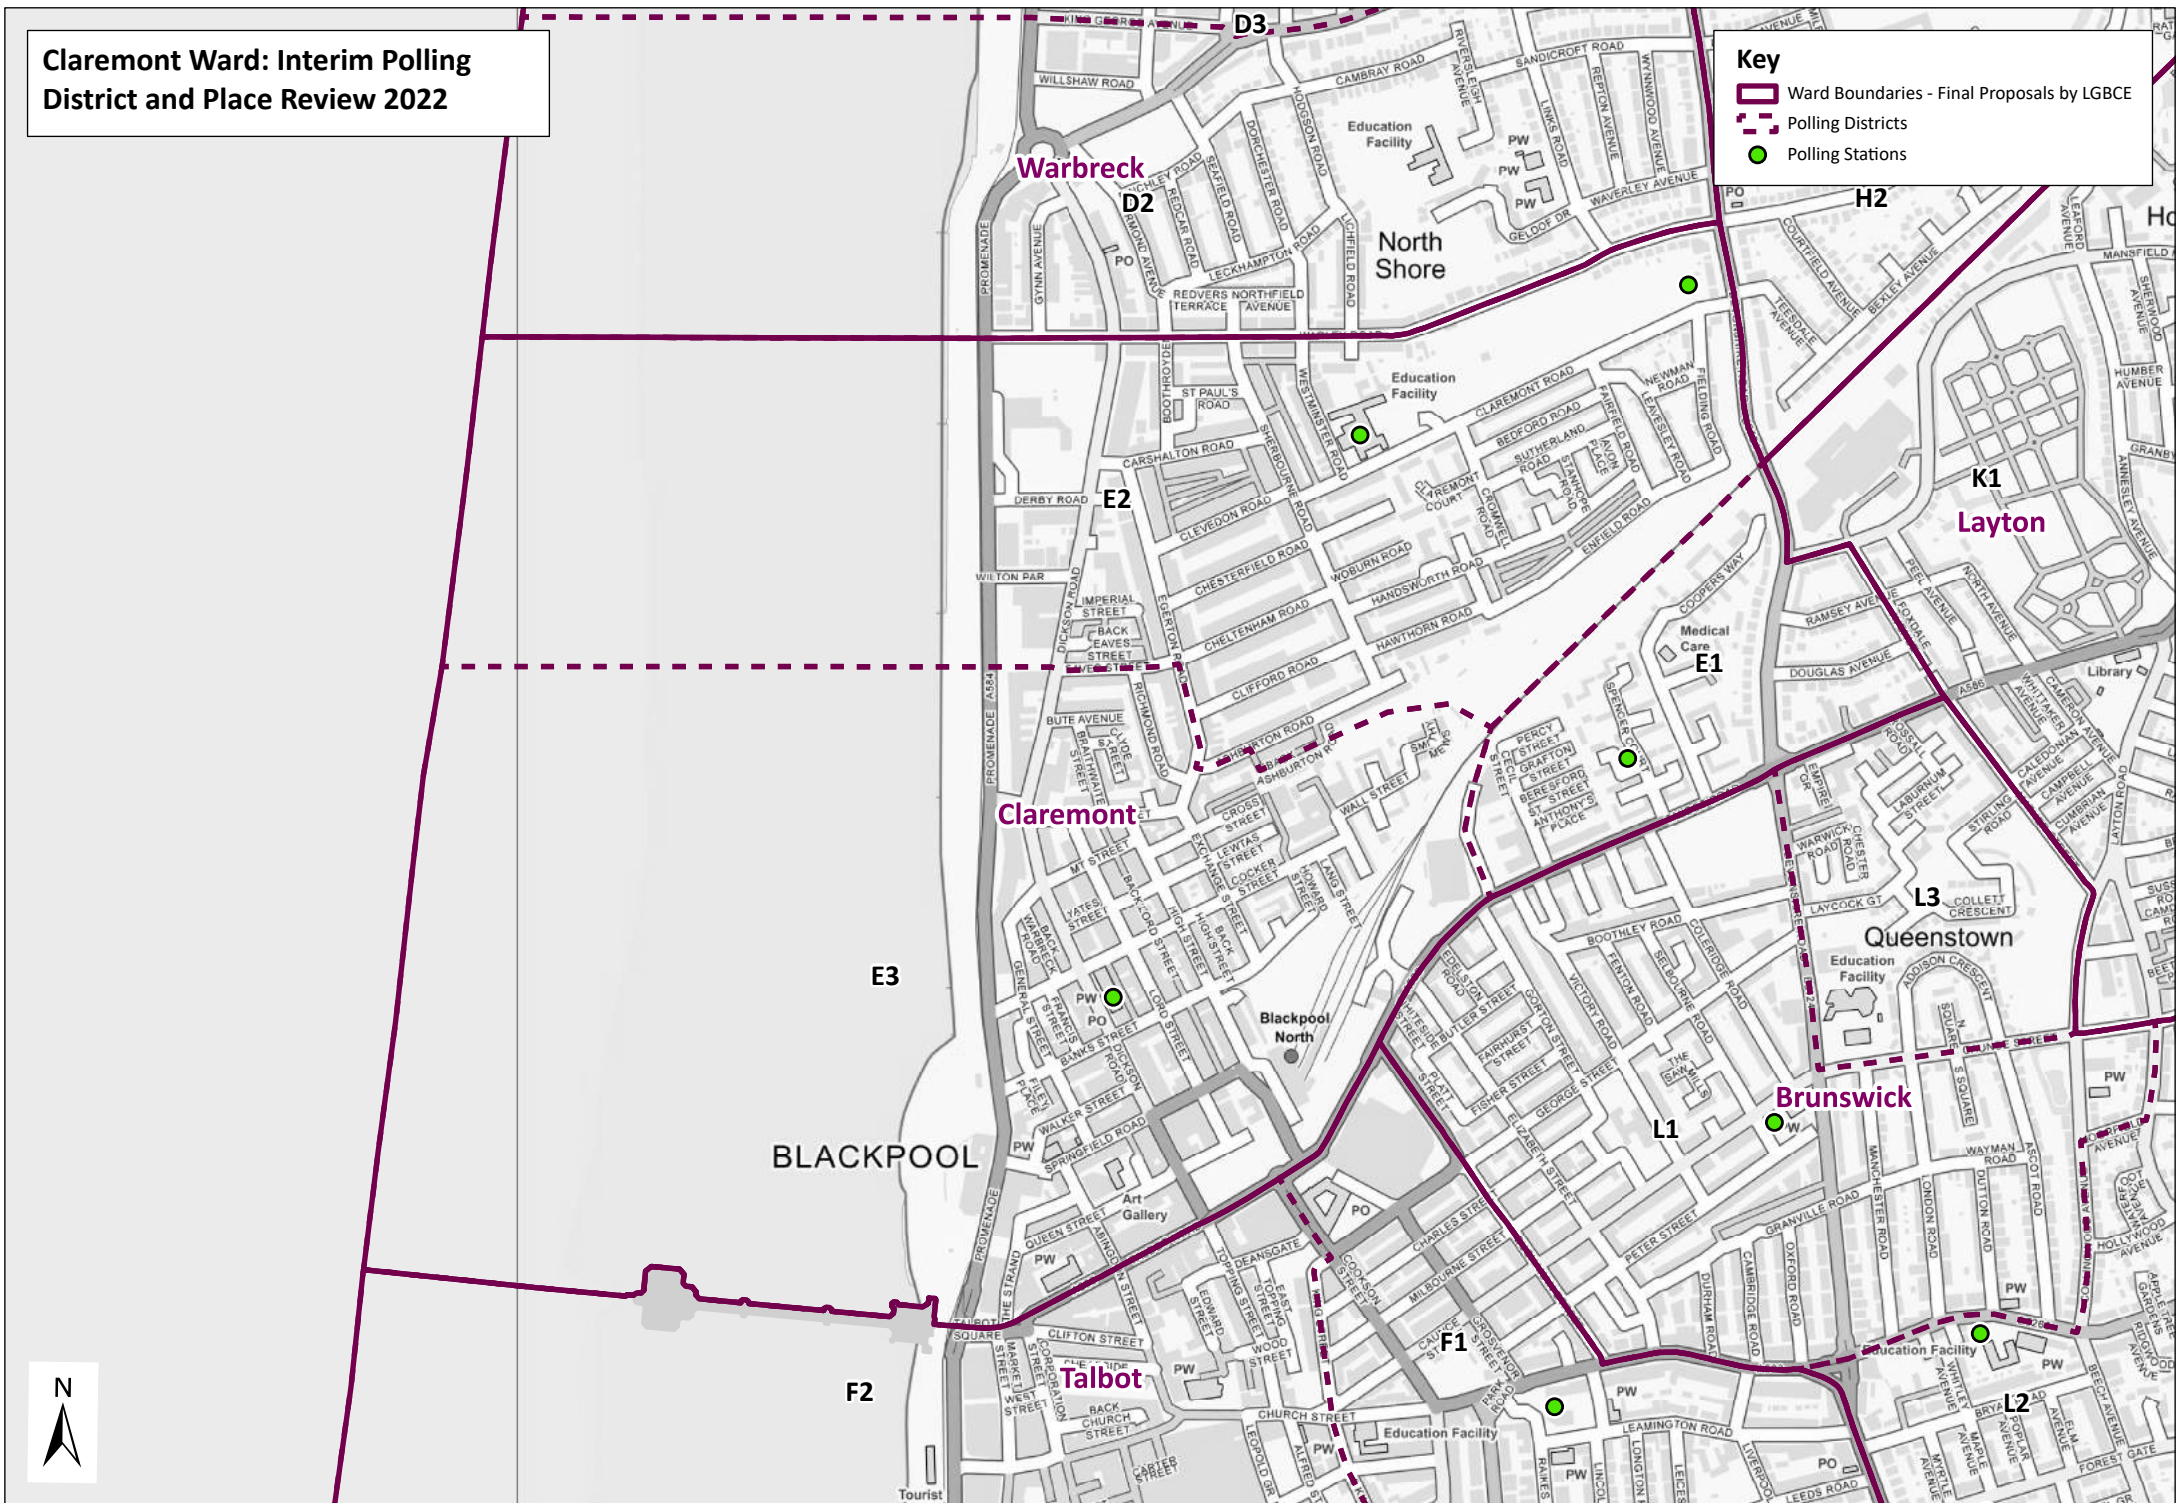

Warbreck Ward: Interim Polling District and Place Review 2022

Key

-  Ward Boundaries - Final Proposals by LGBCE
-  Polling Districts
-  Polling Stations

Claremont Ward: Interim Polling District and Place Review 2022

Key

- Ward Boundaries - Final Proposals by LGBCE
- Polling Districts
- Polling Stations

Talbot Ward: Interim Polling District and Place Review 2022

Key

- Ward Boundaries - Final Proposals by LGBCE
- Polling Districts
- Polling Stations