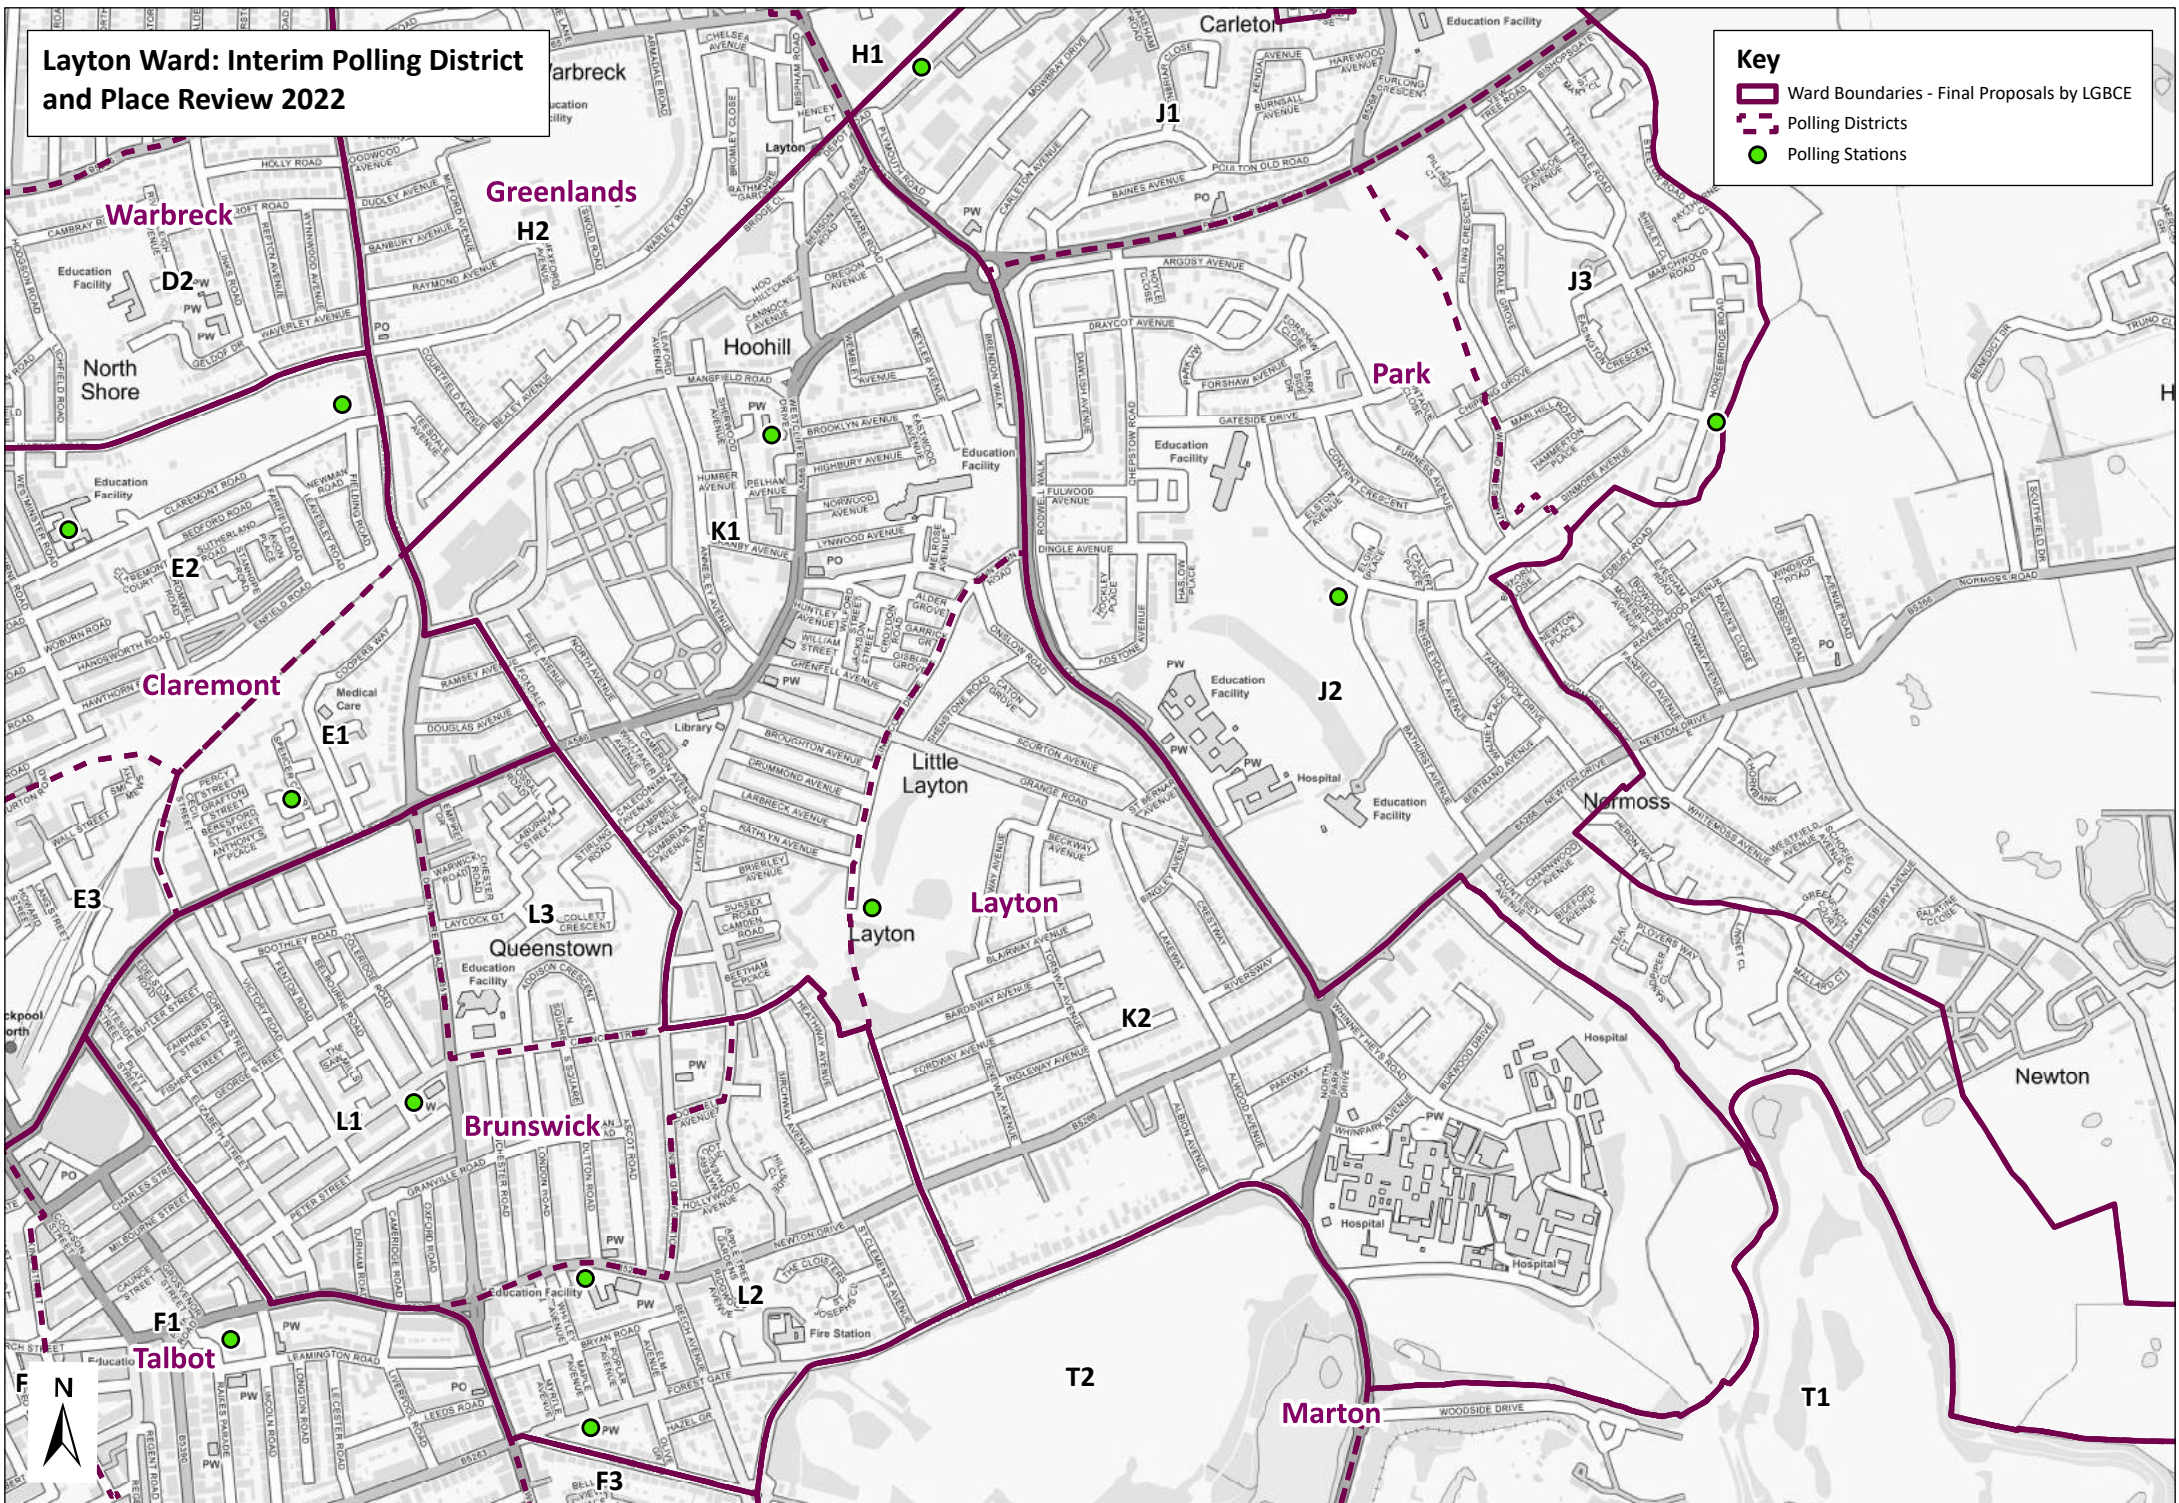

Ingthorpe Ward: Interim Polling District and Place Review 2022

Key

- Ward Boundaries - Final Proposals by LGBCE
- Polling Districts
- Polling Stations

Greenlands Ward: Interim Polling District and Place Review 2022

Key

-  Ward Boundaries - Final Proposals by LGBCE
-  Polling Districts
-  Polling Stations

Park Ward: Interim Polling District and Place Review 2022

Key

- Ward Boundaries - Final Proposals by LGBCE
- Polling Districts
- Polling Stations

Layton Ward: Interim Polling District and Place Review 2022

Key

- Ward Boundaries - Final Proposals by LGBCE
- Polling Districts
- Polling Stations

Brunswick Ward: Interim Polling District and Place Review 2022