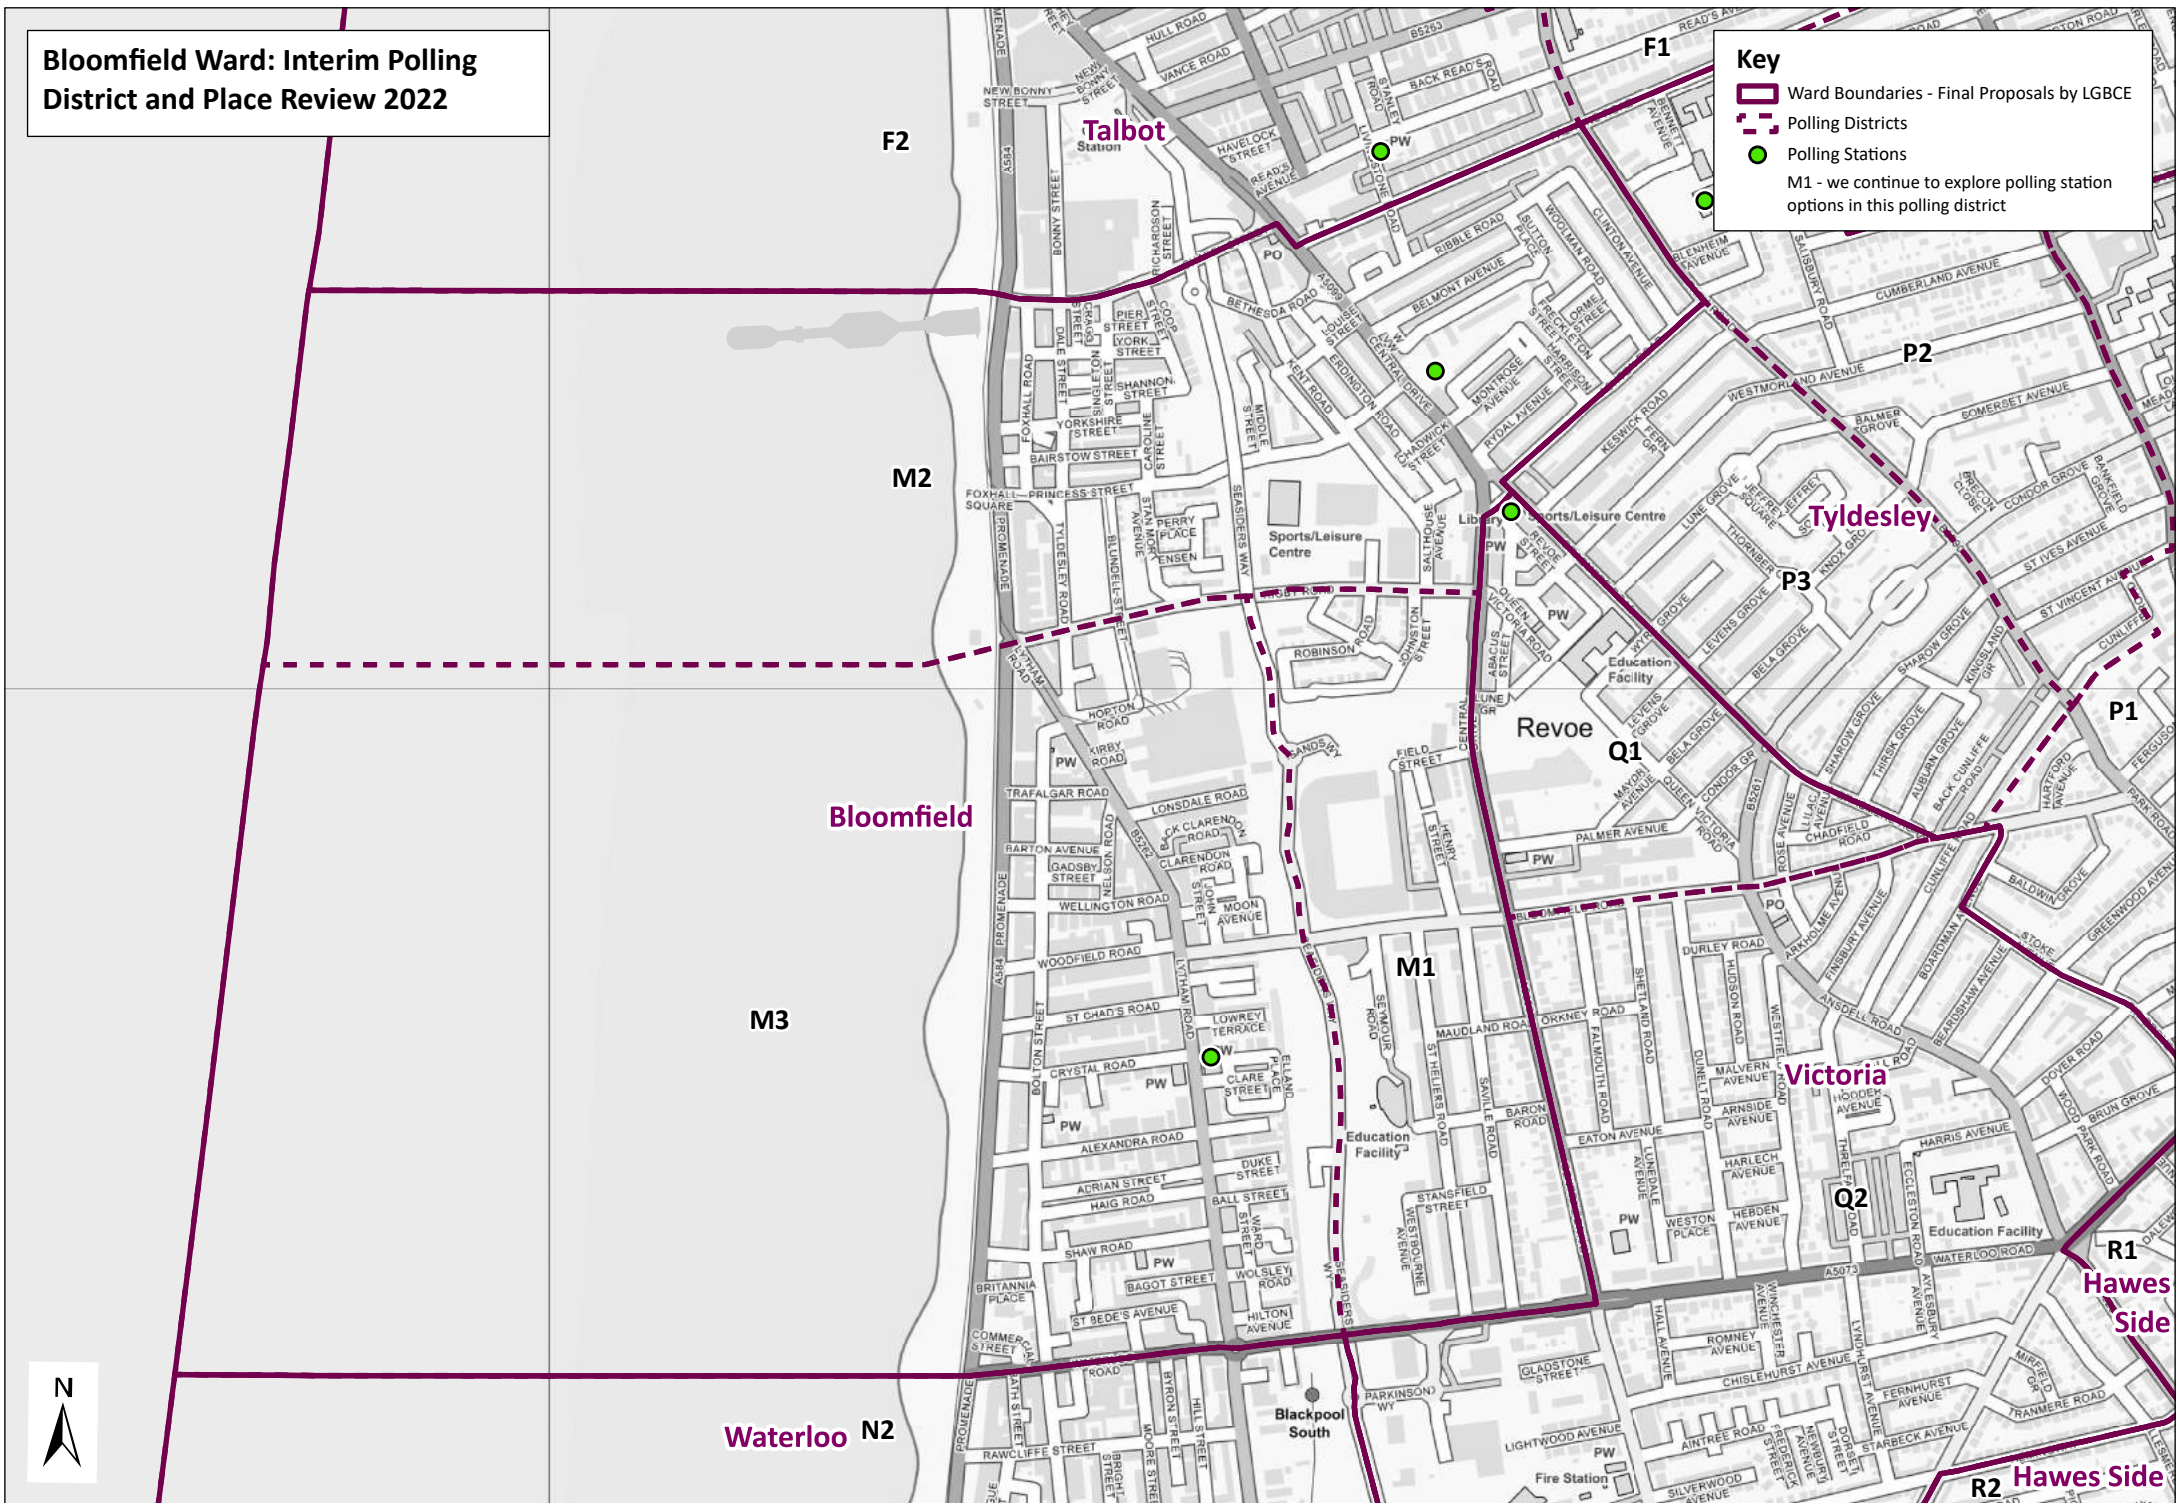

Layton Ward: Interim Polling District and Place Review 2022

Key

- Ward Boundaries - Final Proposals by LGBCE
- Polling Districts
- Polling Stations

Brunswick Ward: Interim Polling District and Place Review 2022

Key

- Ward Boundaries - Final Proposals by LGBCE
- Polling Districts
- Polling Stations

Bloomfield Ward: Interim Polling District and Place Review 2022

Key

-  Ward Boundaries - Final Proposals by LGBCE
-  Polling Districts
-  Polling Stations
- M1 - we continue to explore polling station options in this polling district

Waterloo Ward: Interim Polling District and Place Review 2022

Key

- Ward Boundaries - Final Proposals by LGBCE
- Polling Districts
- Polling Stations

Squires Gate Ward: Interim Polling District and Place Review 2022