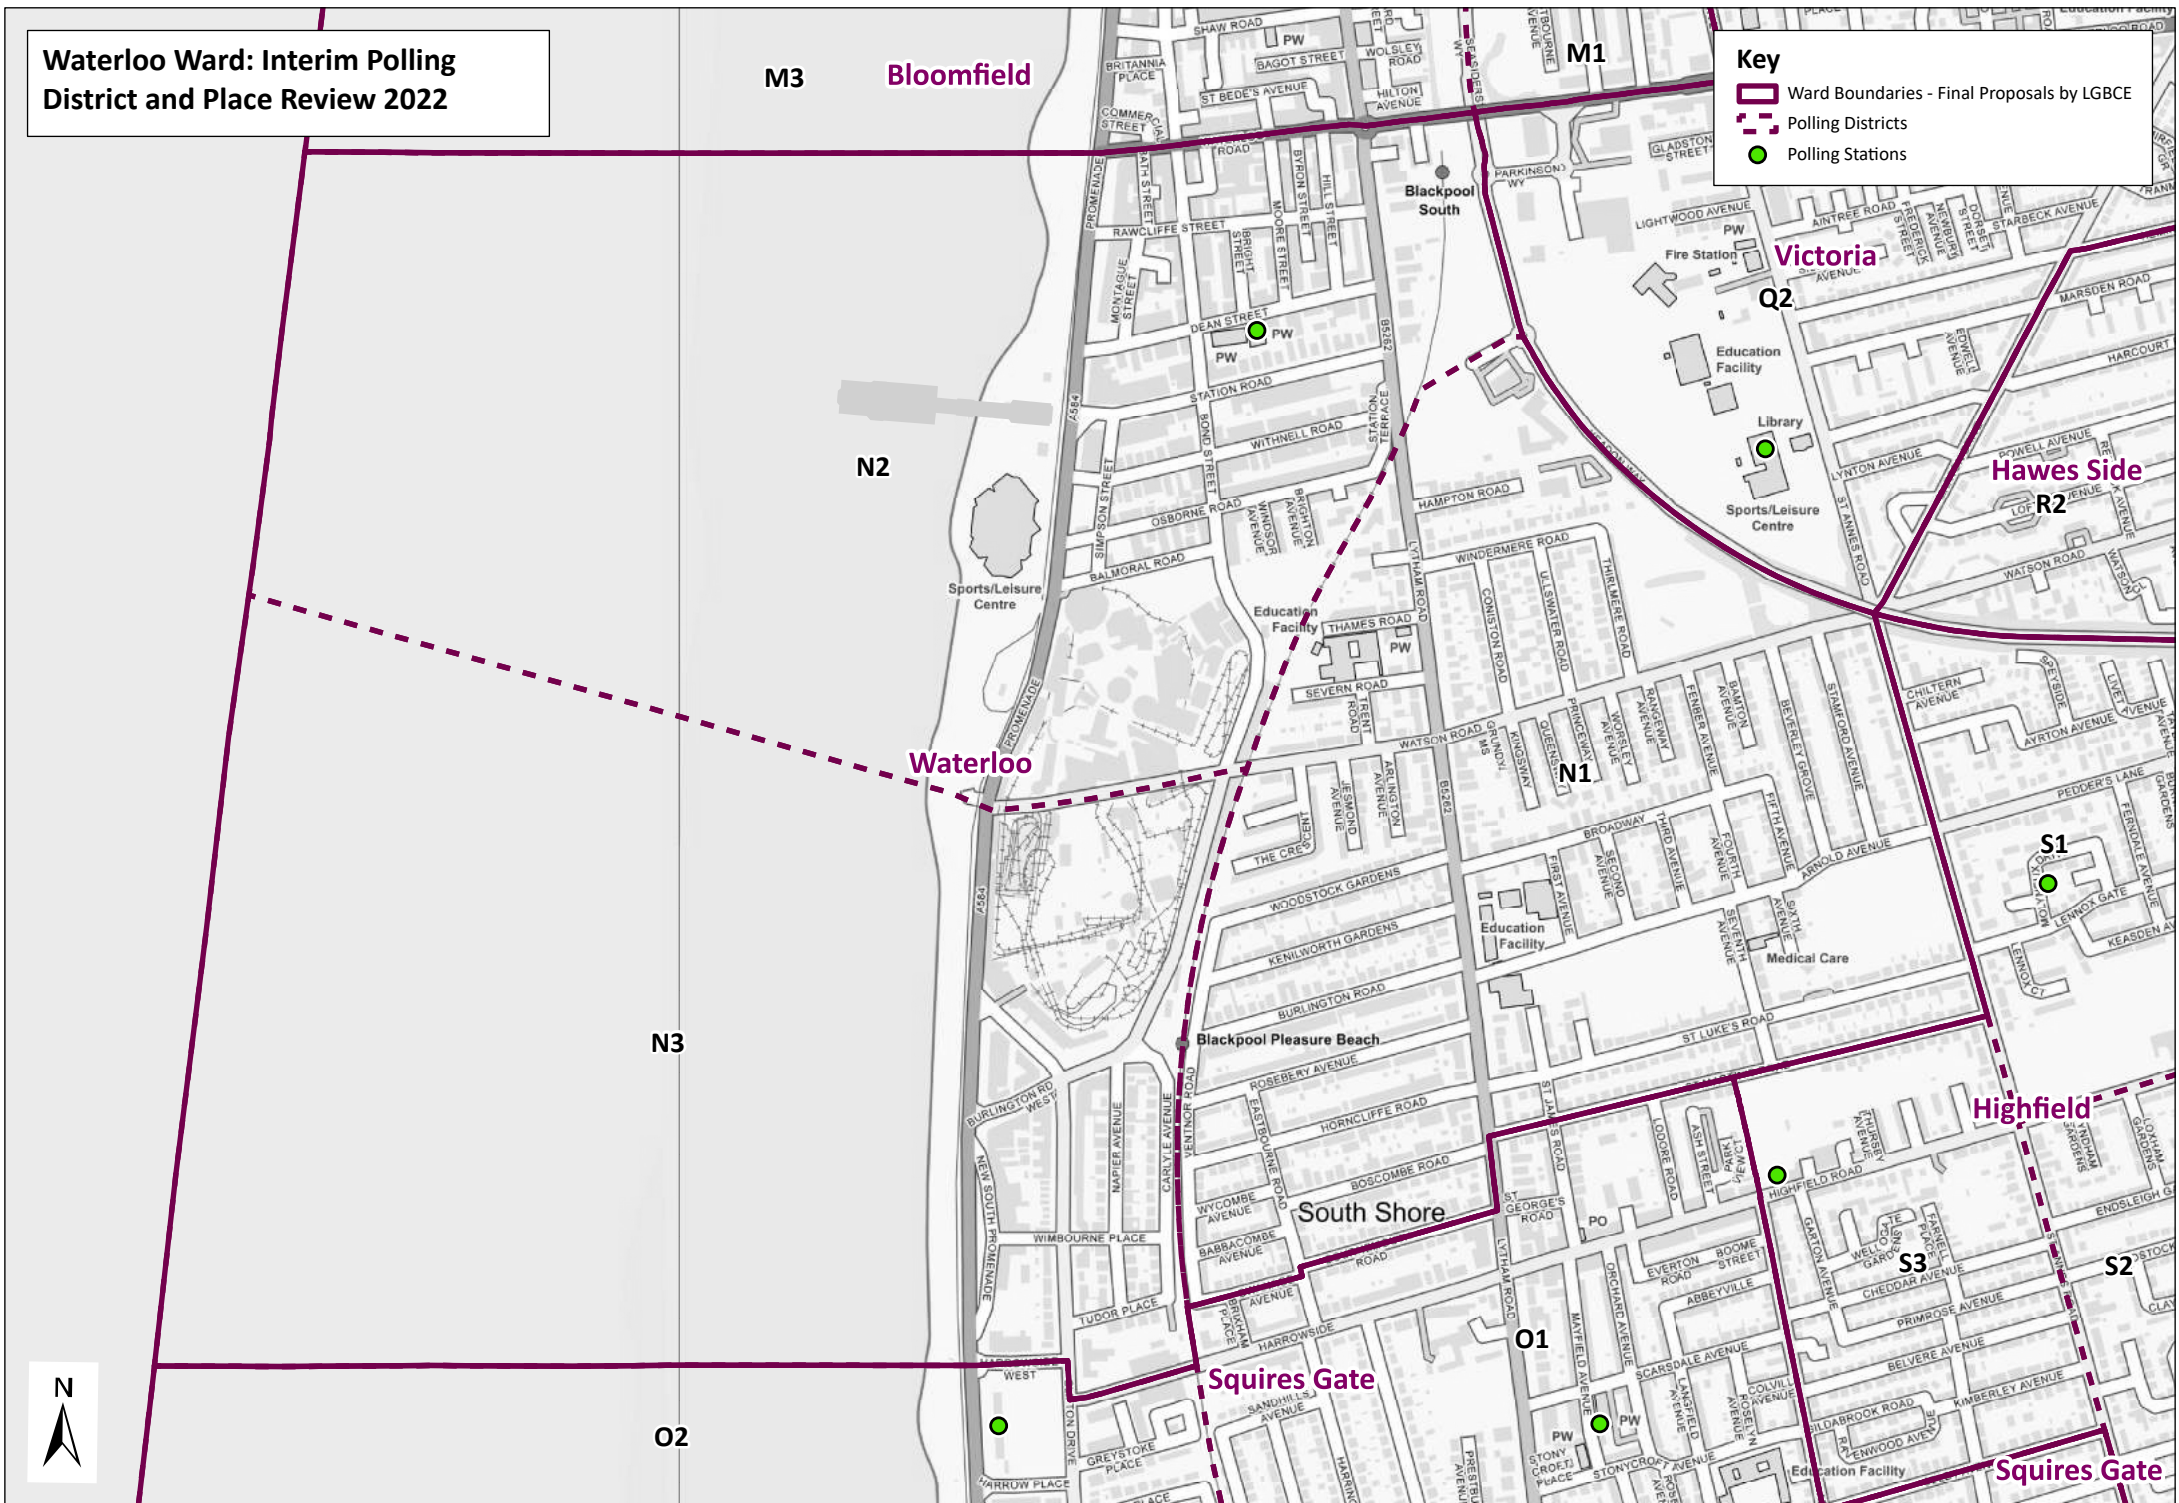

Layton Ward: Interim Polling District and Place Review 2022

Key

- Ward Boundaries - Final Proposals by LGBCE
- Polling Districts
- Polling Stations

Brunswick Ward: Interim Polling District and Place Review 2022

Key

- Ward Boundaries - Final Proposals by LGBCE
- Polling Districts
- Polling Stations

Bloomfield Ward: Interim Polling District and Place Review 2022

Key

-  Ward Boundaries - Final Proposals by LGBCE
-  Polling Districts
-  Polling Stations
- M1 - we continue to explore polling station options in this polling district

Waterloo Ward: Interim Polling District and Place Review 2022

Key

- Ward Boundaries - Final Proposals by LGBCE
- Polling Districts
- Polling Stations

Squires Gate Ward: Interim Polling District and Place Review 2022