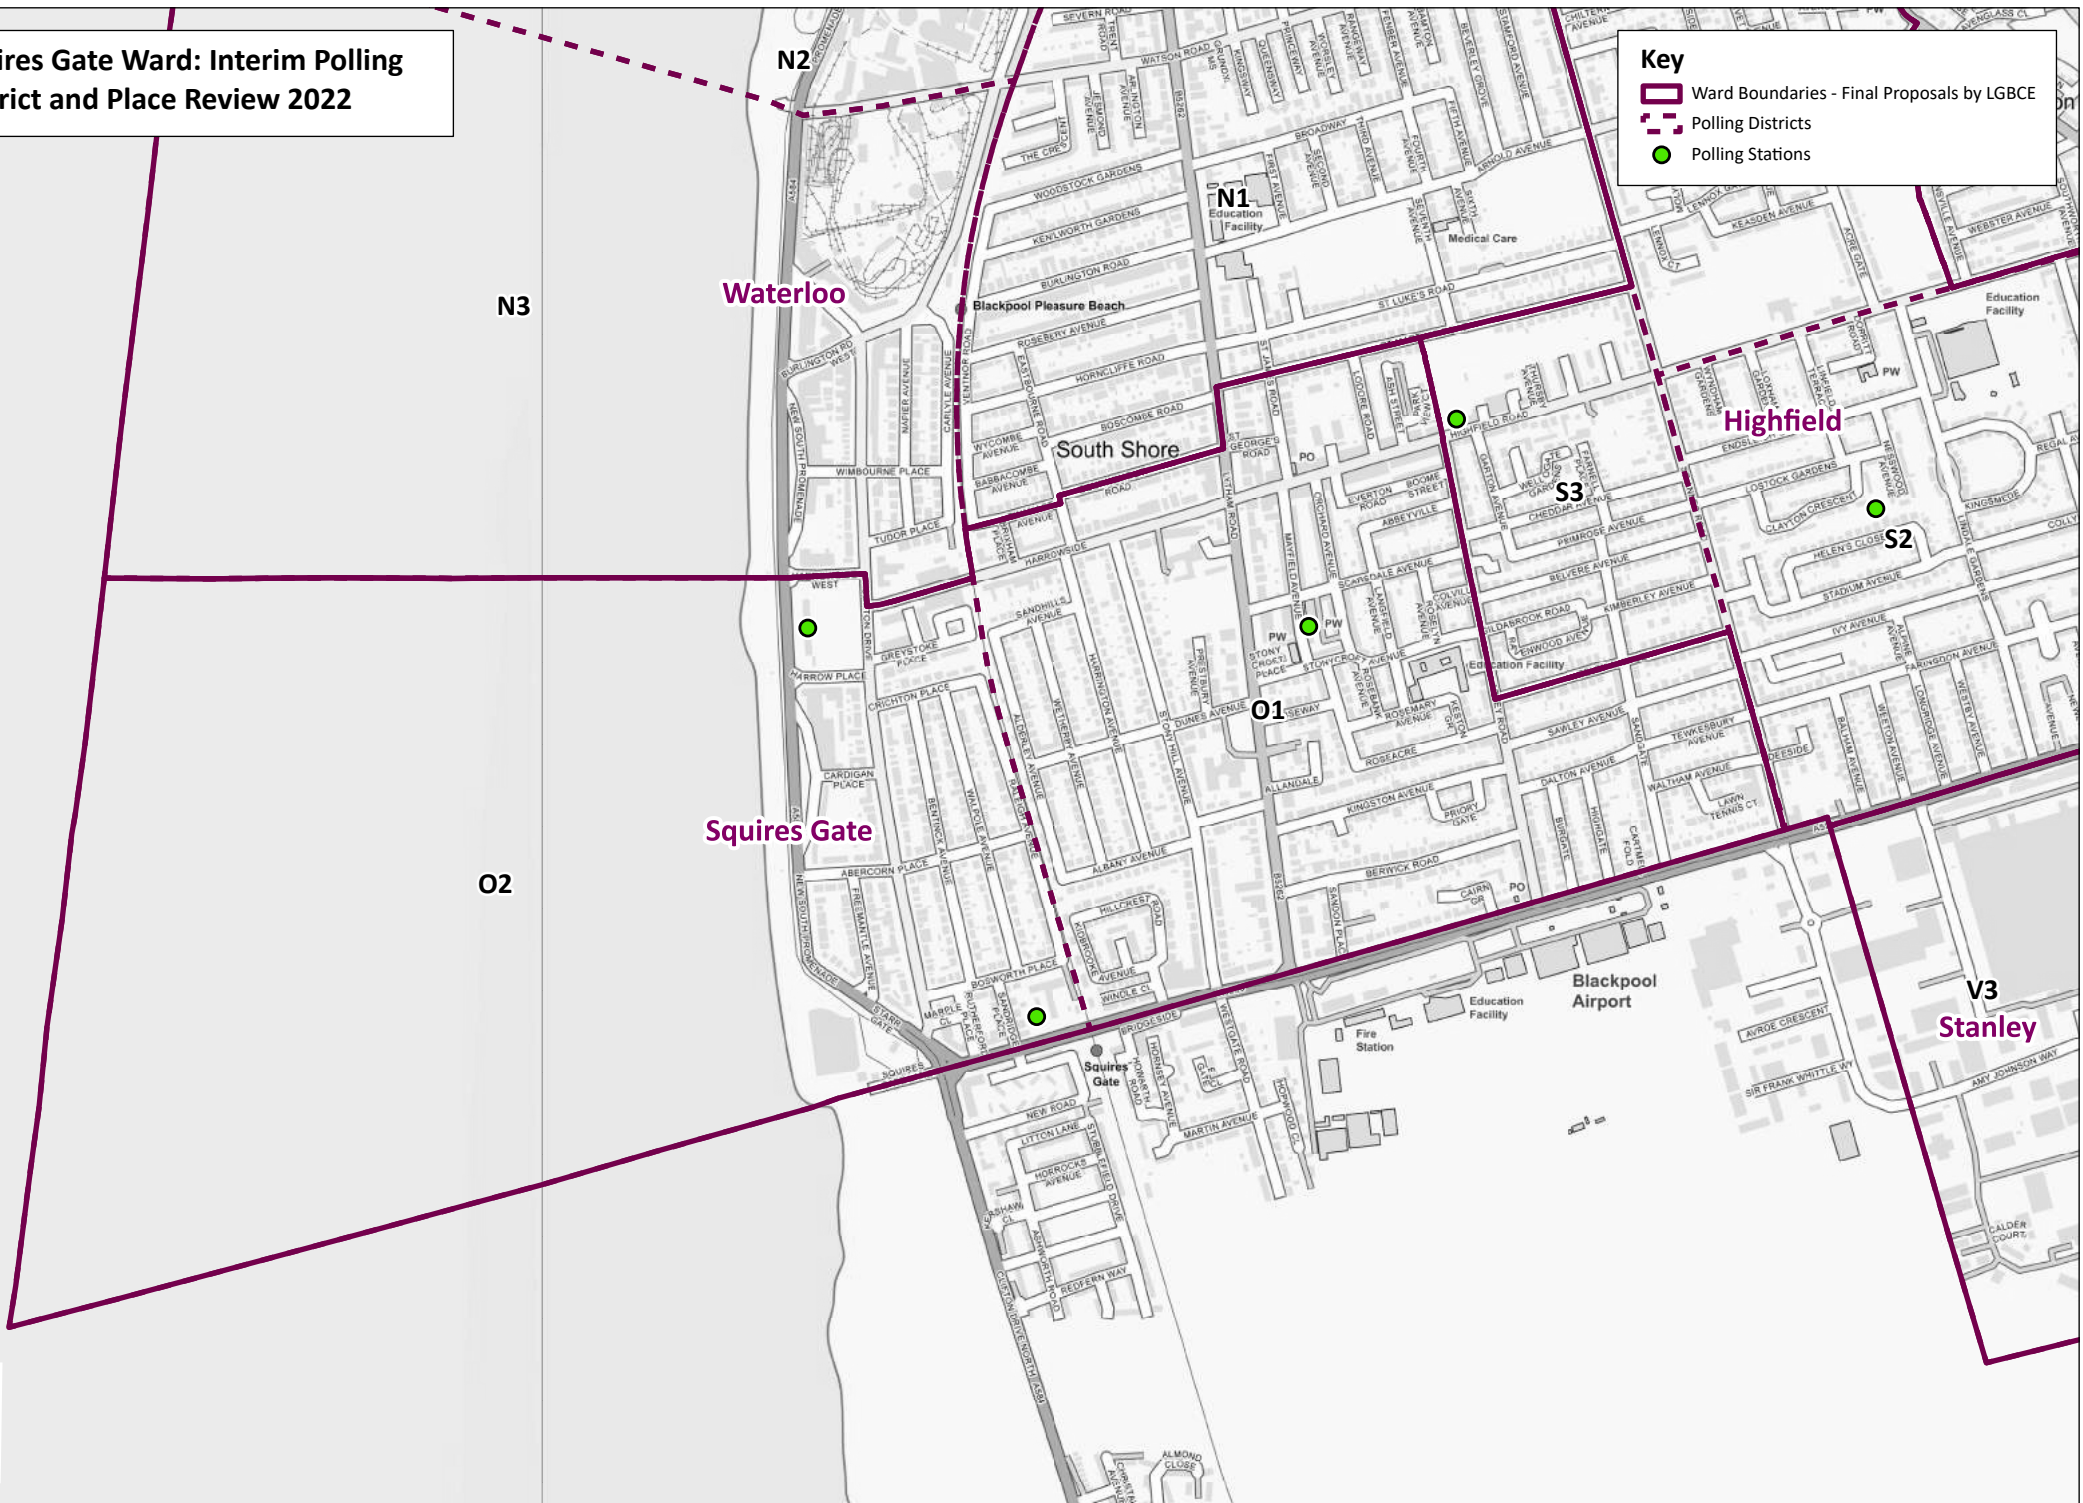

Key

- Ward Boundaries - Final Proposals by LGBCE
- Polling Districts
- Polling Stations

Bloomfield Ward: Interim Polling District and Place Review 2022

Key

-  Ward Boundaries - Final Proposals by LGBCE
-  Polling Districts
-  Polling Stations
- M1 - we continue to explore polling station options in this polling district

Waterloo Ward: Interim Polling District and Place Review 2022

Key

- Ward Boundaries - Final Proposals by LGBCE
- Polling Districts
- Polling Stations

Squires Gate Ward: Interim Polling District and Place Review 2022

Key

- Ward Boundaries - Final Proposals by LGBCE
- Polling Districts
- Polling Stations

Tyldesley Ward: Interim Polling District and Place Review 2022

Key

- Ward Boundaries - Final Proposals by LGBCE
- Polling Districts
- Polling Stations

Victoria Ward: Interim Polling District and Place Review 2022

Key

- Ward Boundaries - Final Proposals by LGBCE
- Polling Districts
- Polling Stations
- Q1 - we continue to explore polling station options in this polling district