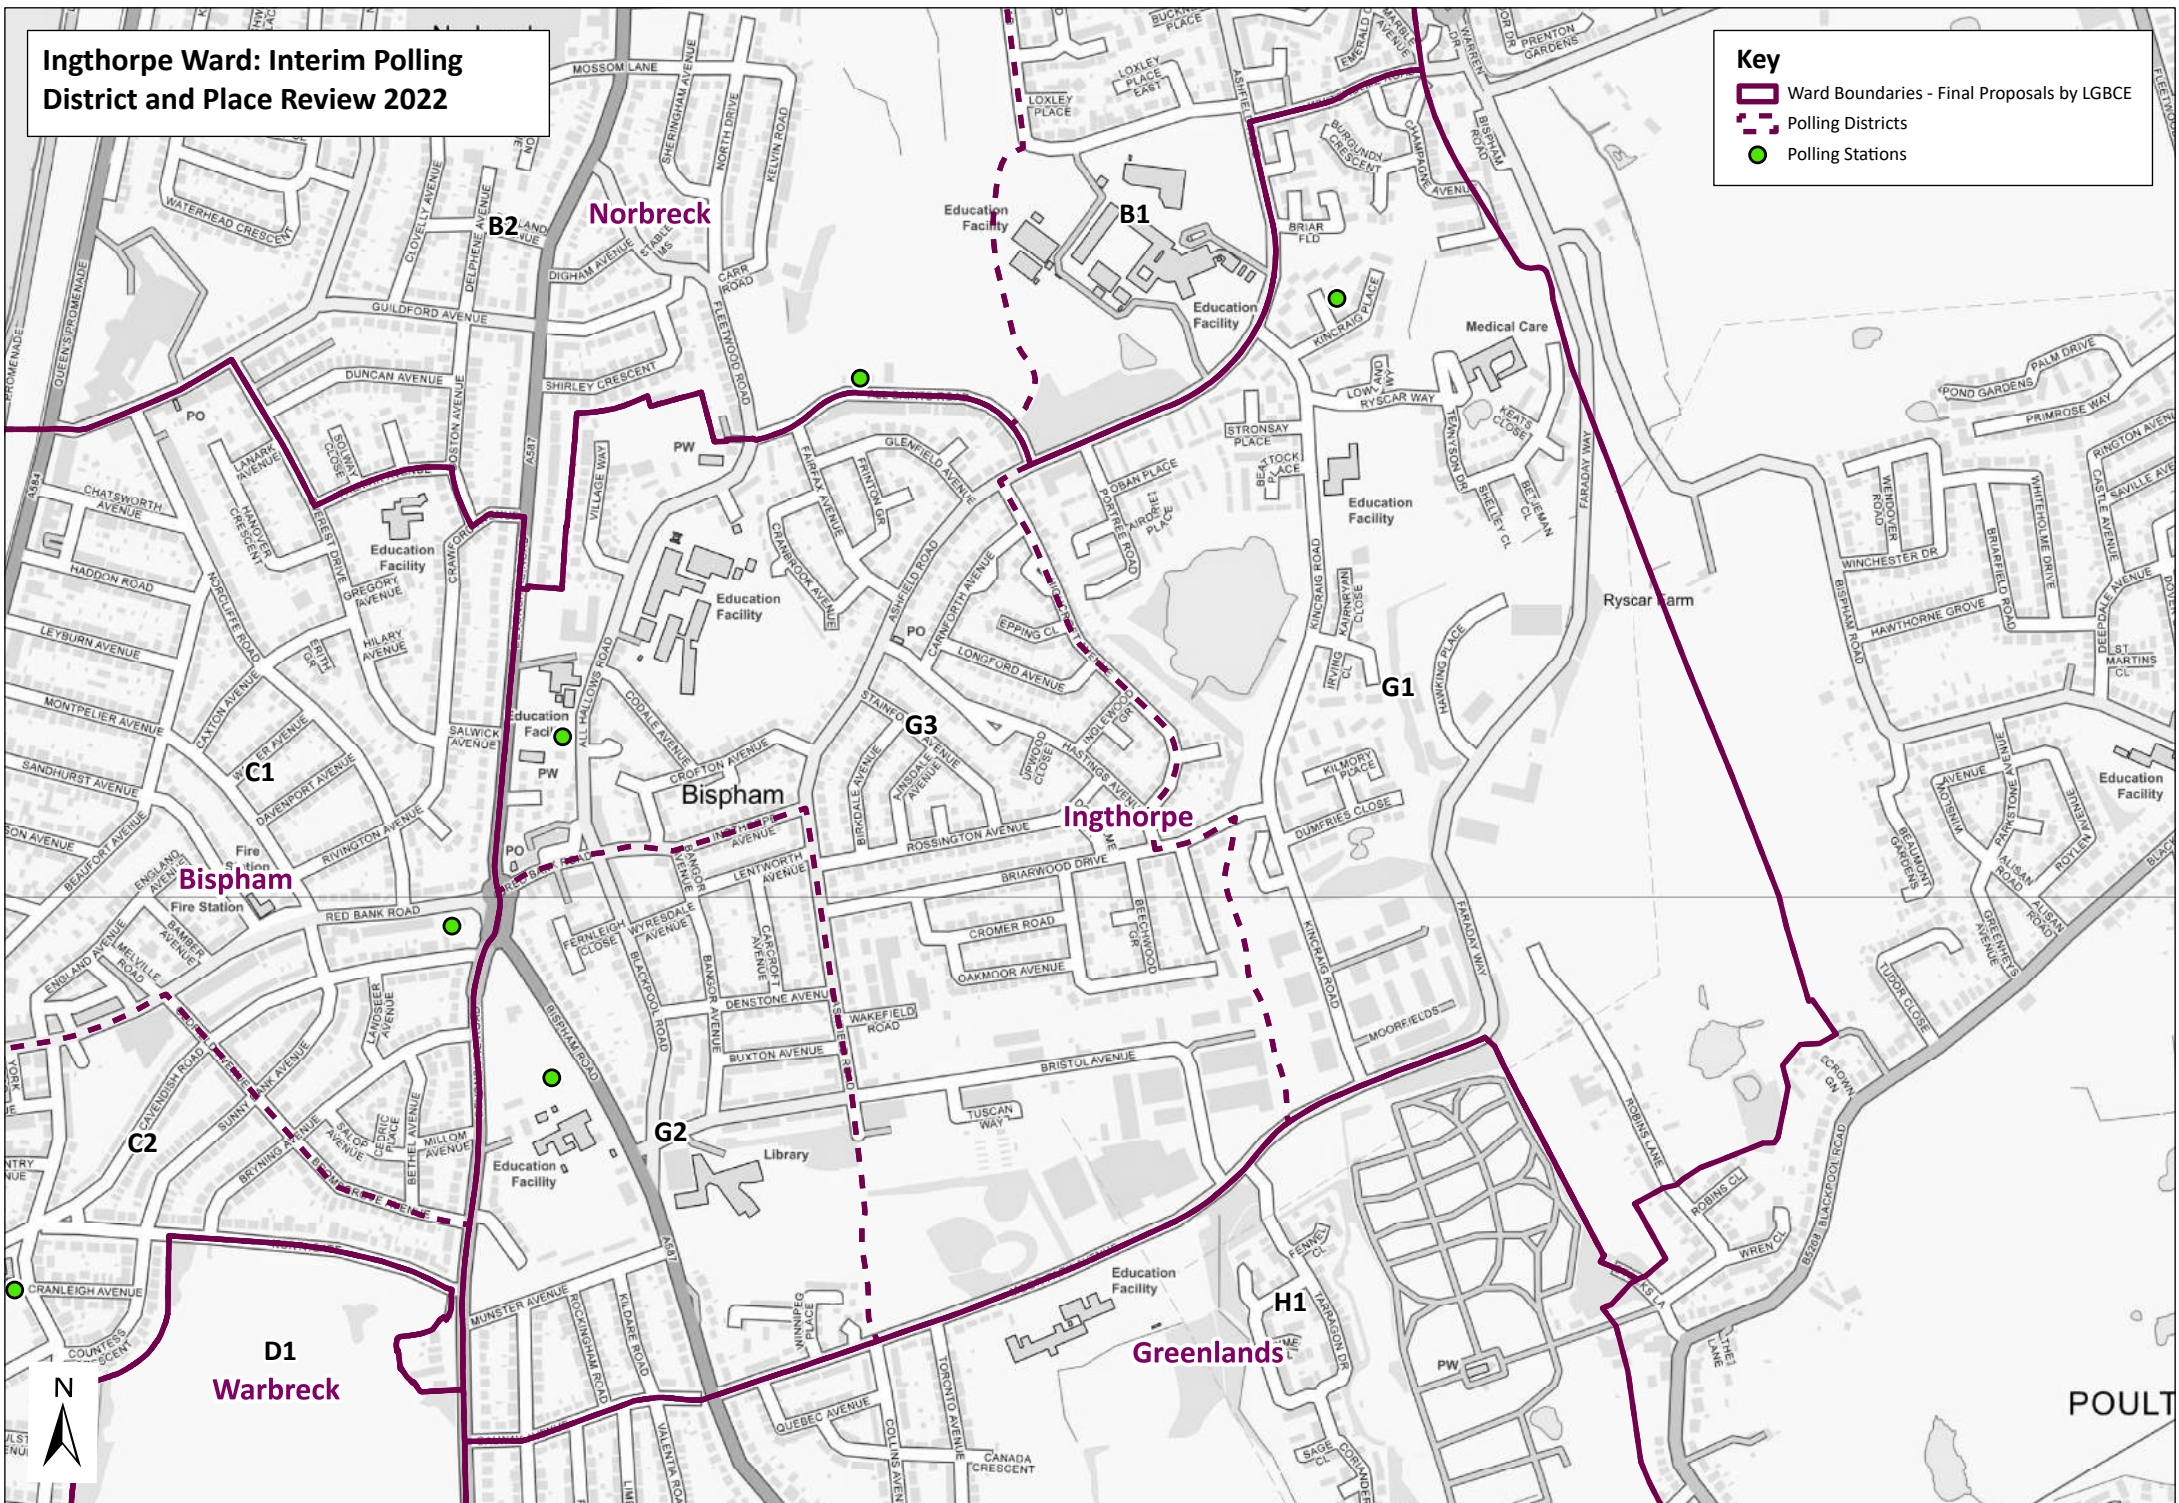

Warbreck Ward: Interim Polling District and Place Review 2022

Key

-  Ward Boundaries - Final Proposals by LGBCE
-  Polling Districts
-  Polling Stations

Claremont Ward: Interim Polling District and Place Review 2022

Key

- Ward Boundaries - Final Proposals by LGBCE
- Polling Districts
- Polling Stations

Talbot Ward: Interim Polling District and Place Review 2022

Key

- Ward Boundaries - Final Proposals by LGBCE
- Polling Districts
- Polling Stations

Ingthorpe Ward: Interim Polling District and Place Review 2022

Key

- Ward Boundaries - Final Proposals by LGBCE
- Polling Districts
- Polling Stations

Greenlands Ward: Interim Polling District and Place Review 2022