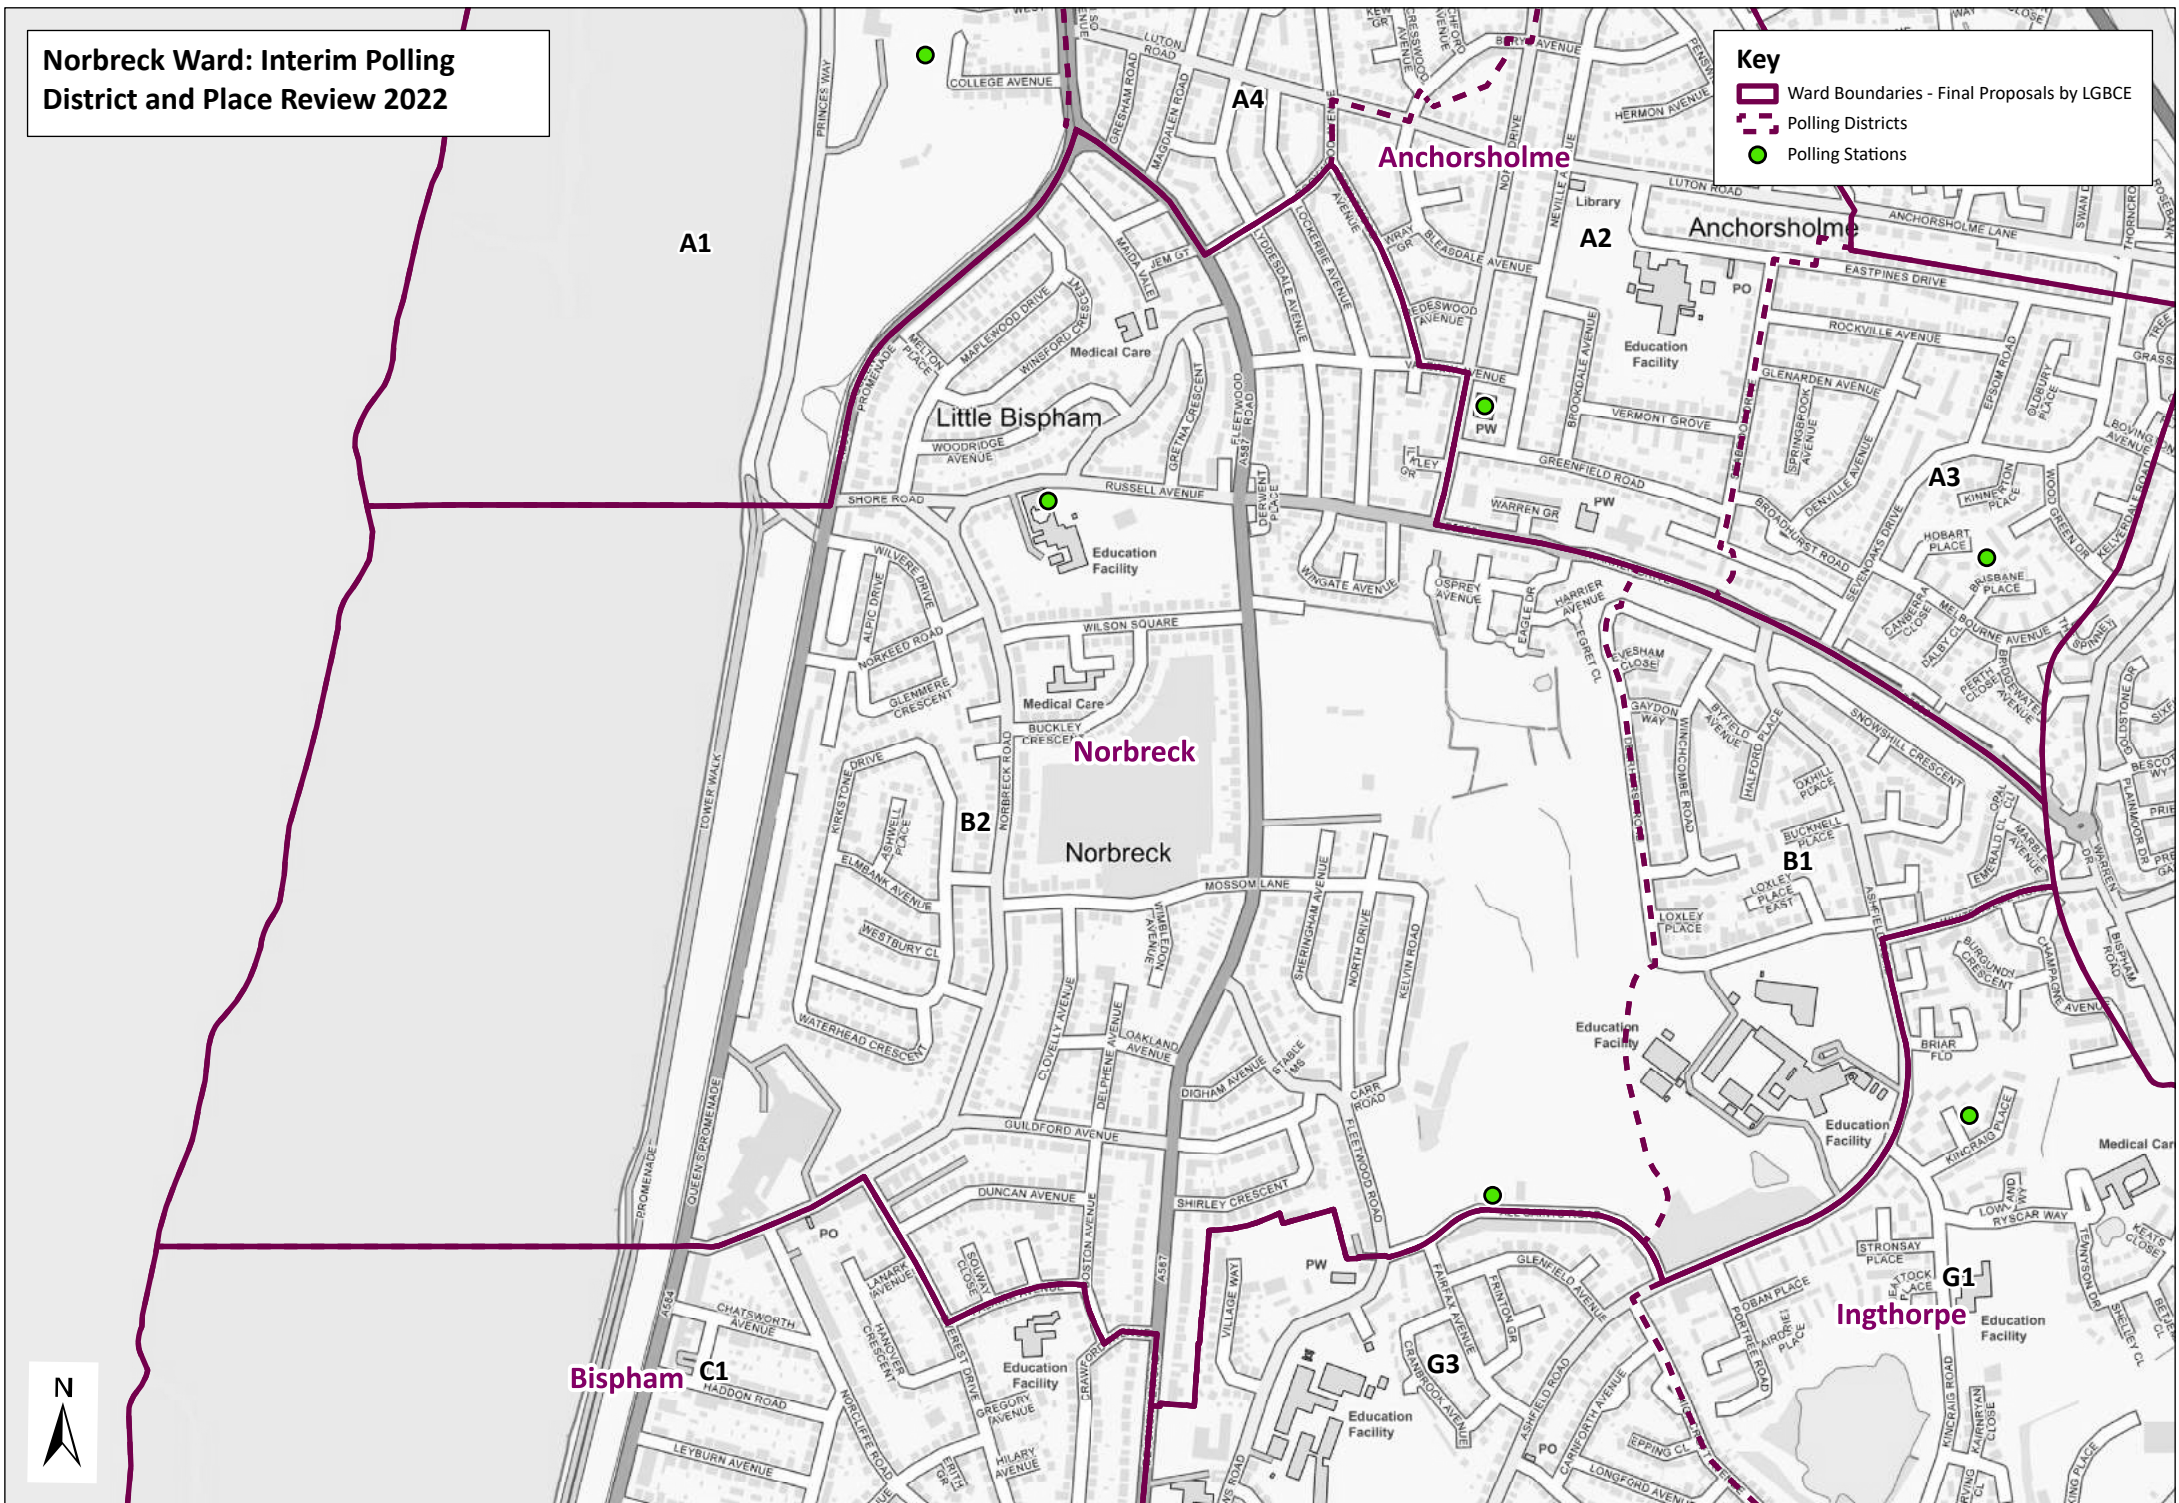

Anchorsholme Ward: Interim Polling District and Place Review 2022

Key

- Ward Boundaries - Final Proposals by LGBC
- Polling Districts
- Polling Stations

Appendix 5(b)

Norbreck Ward: Interim Polling District and Place Review 2022

Key

- Ward Boundaries - Final Proposals by LGBCE
- Polling Districts
- Polling Stations

Bispham Ward: Interim Polling District and Place Review 2022

Key

- Ward Boundaries - Final Proposals by LGBCE
- Polling Districts
- Polling Stations

Warbreck Ward: Interim Polling District and Place Review 2022

Key

-  Ward Boundaries - Final Proposals by LGBCE
-  Polling Districts
-  Polling Stations

Claremont Ward: Interim Polling District and Place Review 2022