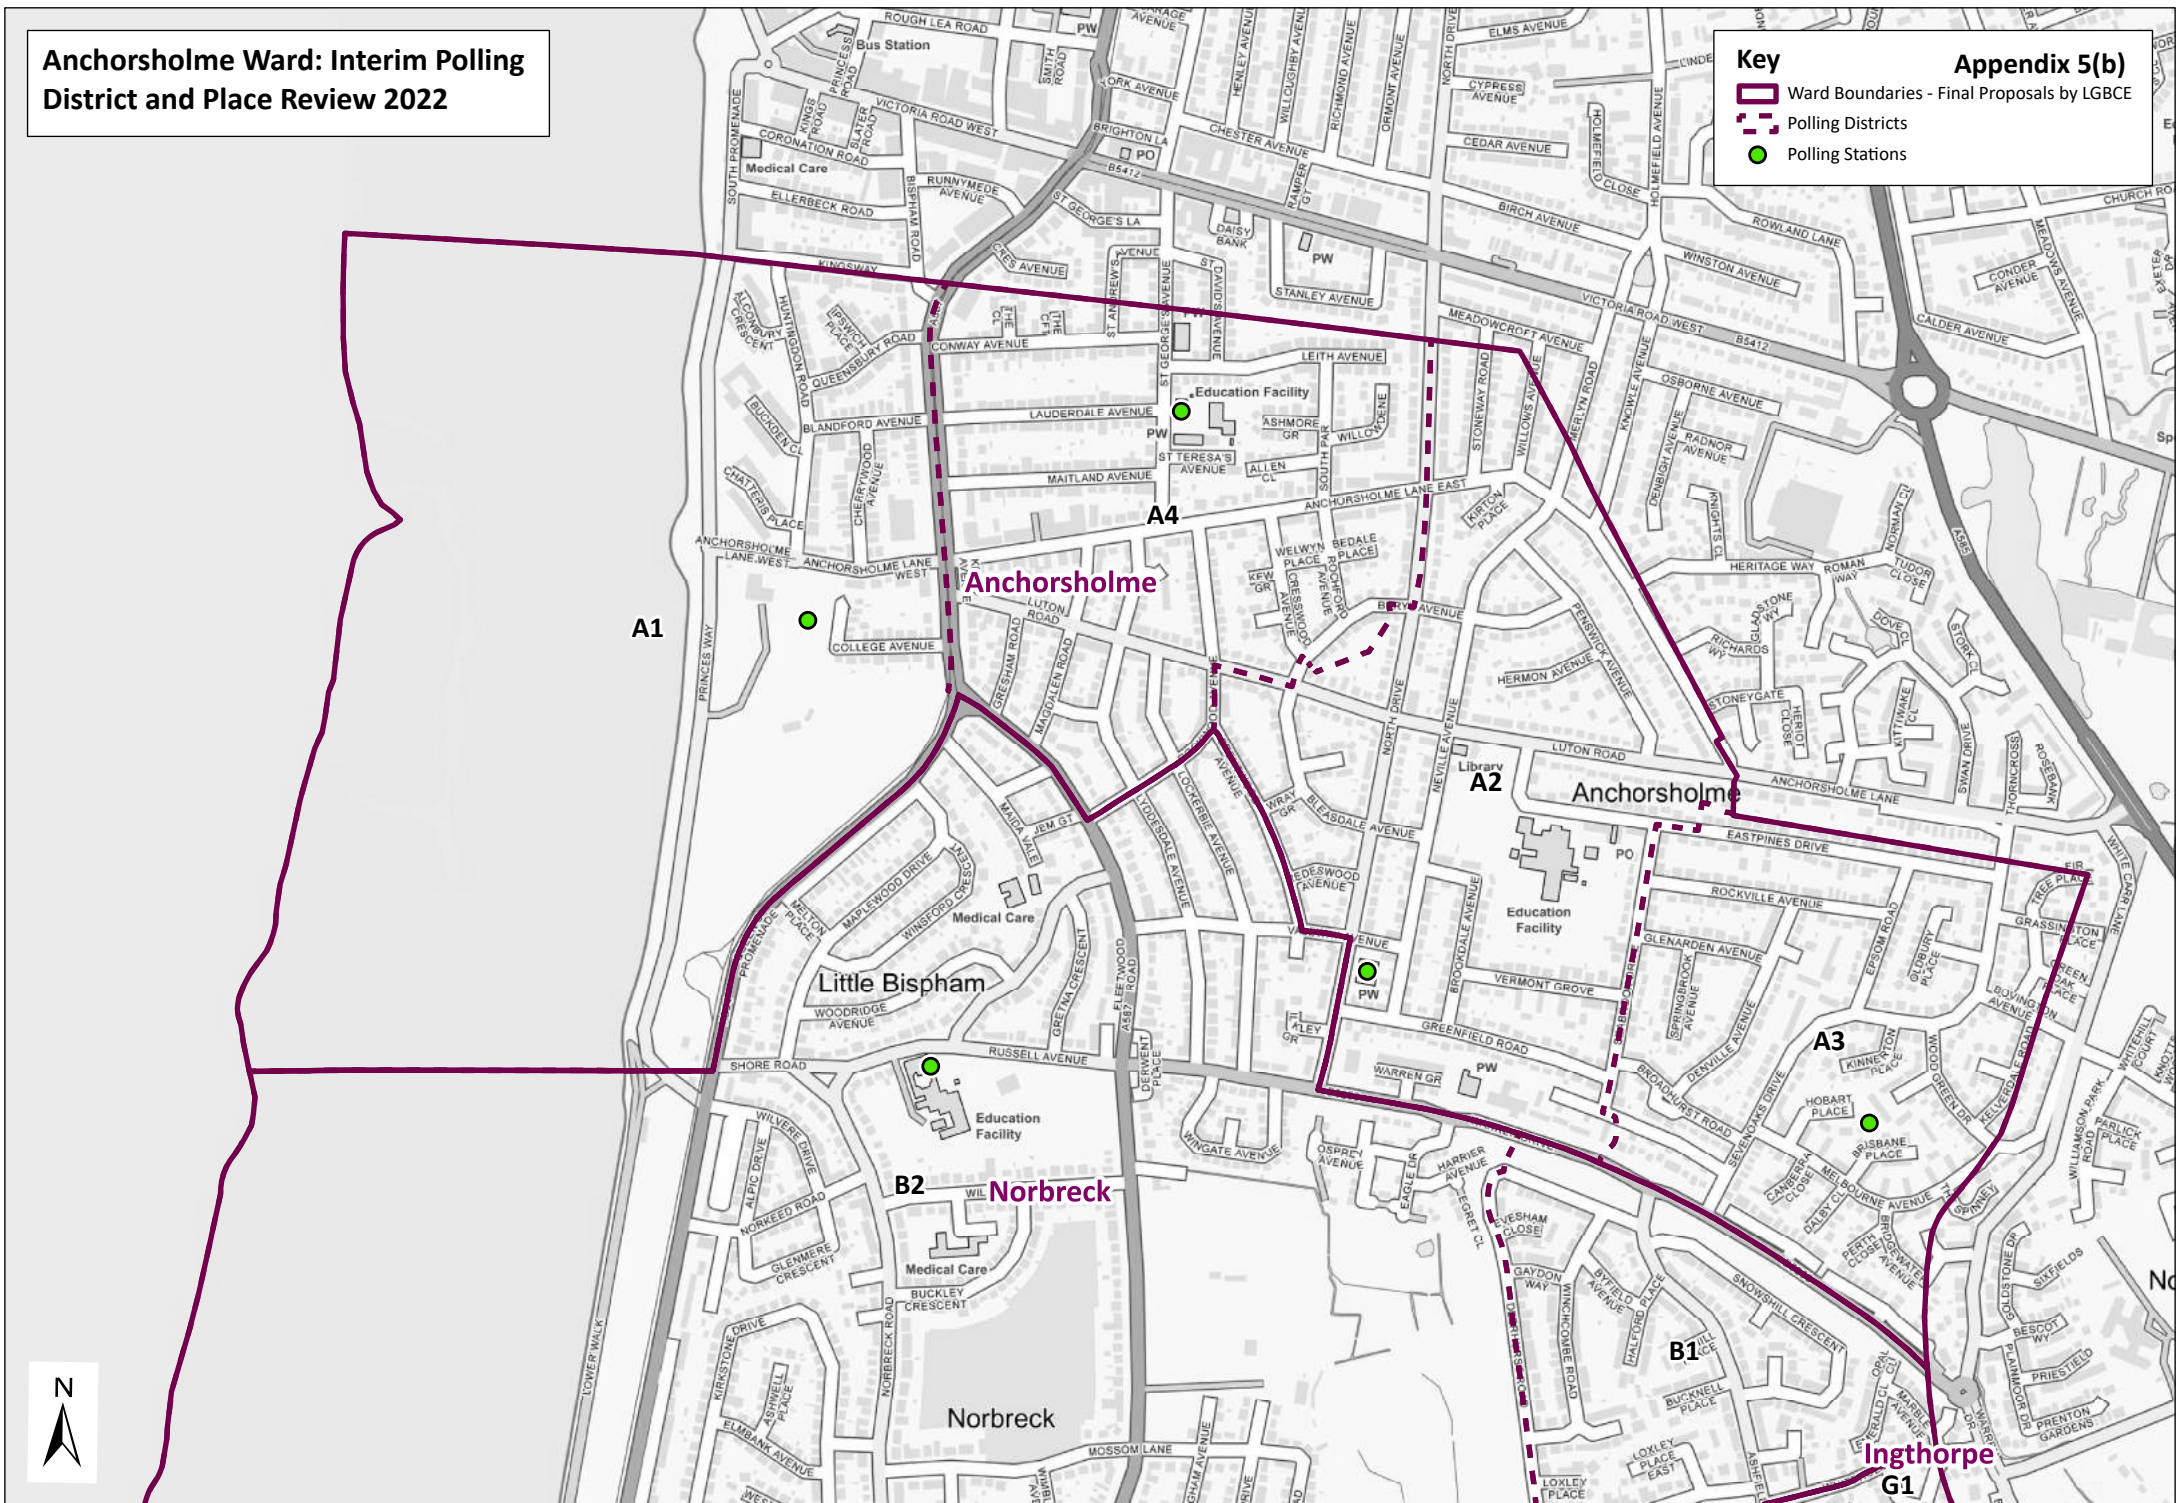

Anchorsholme Ward: Interim Polling District and Place Review 2022

Key

- Ward Boundaries - Final Proposals by LGBC
- Polling Districts
- Polling Stations

Appendix 5(b)

Norbreck Ward: Interim Polling District and Place Review 2022

Key

- Ward Boundaries - Final Proposals by LGBCE
- Polling Districts
- Polling Stations

Bispham Ward: Interim Polling District and Place Review 2022

Key

- Ward Boundaries - Final Proposals by LGBCE
- Polling Districts
- Polling Stations

Warbreck Ward: Interim Polling District and Place Review 2022

Key

-  Ward Boundaries - Final Proposals by LGBCE
-  Polling Districts
-  Polling Stations

Claremont Ward: Interim Polling District and Place Review 2022