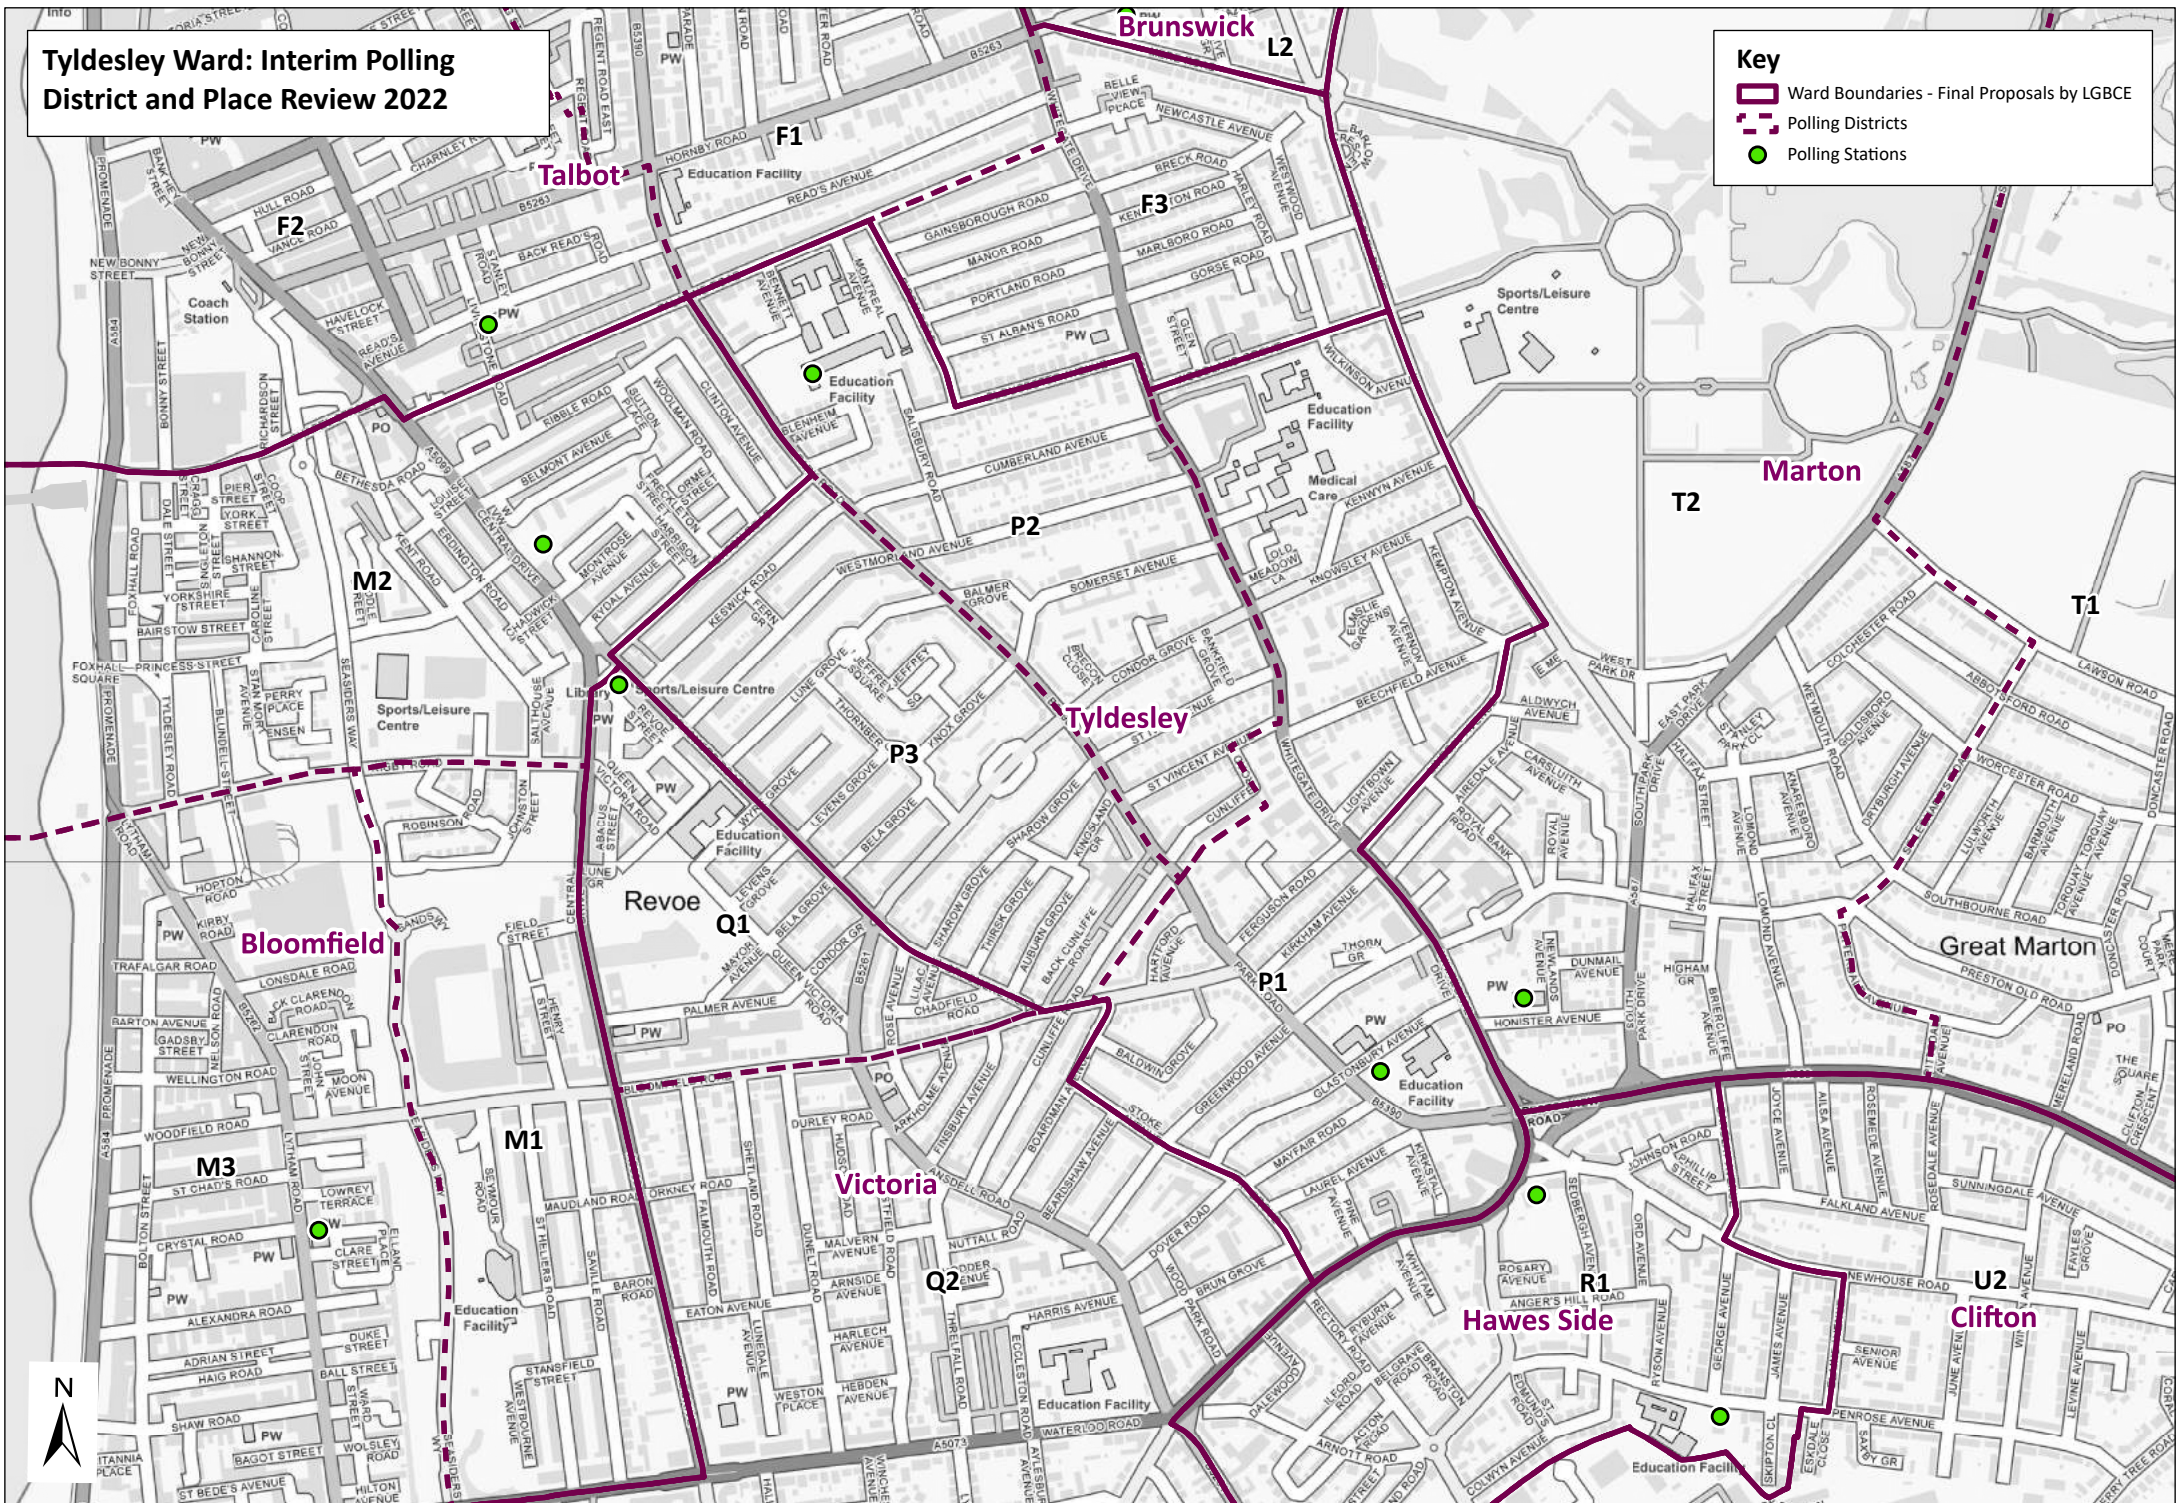

Waterloo Ward: Interim Polling District and Place Review 2022

Key

- Ward Boundaries - Final Proposals by LGBCE
- Polling Districts
- Polling Stations

Squires Gate Ward: Interim Polling District and Place Review 2022

Key

- Ward Boundaries - Final Proposals by LGBCE
- Polling Districts
- Polling Stations

Tyldesley Ward: Interim Polling District and Place Review 2022

Key

- Ward Boundaries - Final Proposals by LGBCE
- Polling Districts
- Polling Stations

Victoria Ward: Interim Polling District and Place Review 2022

Key

- Ward Boundaries - Final Proposals by LGBCE
- Polling Districts
- Polling Stations
- Q1 - we continue to explore polling station options in this polling district

Hawes Side Ward: Interim Polling District and Place Review 2022

Key

- Ward Boundaries - Final Proposals by LGBCE
- Polling Districts
- Polling Stations

Highfield Ward: Interim Polling District and Place Review 2022