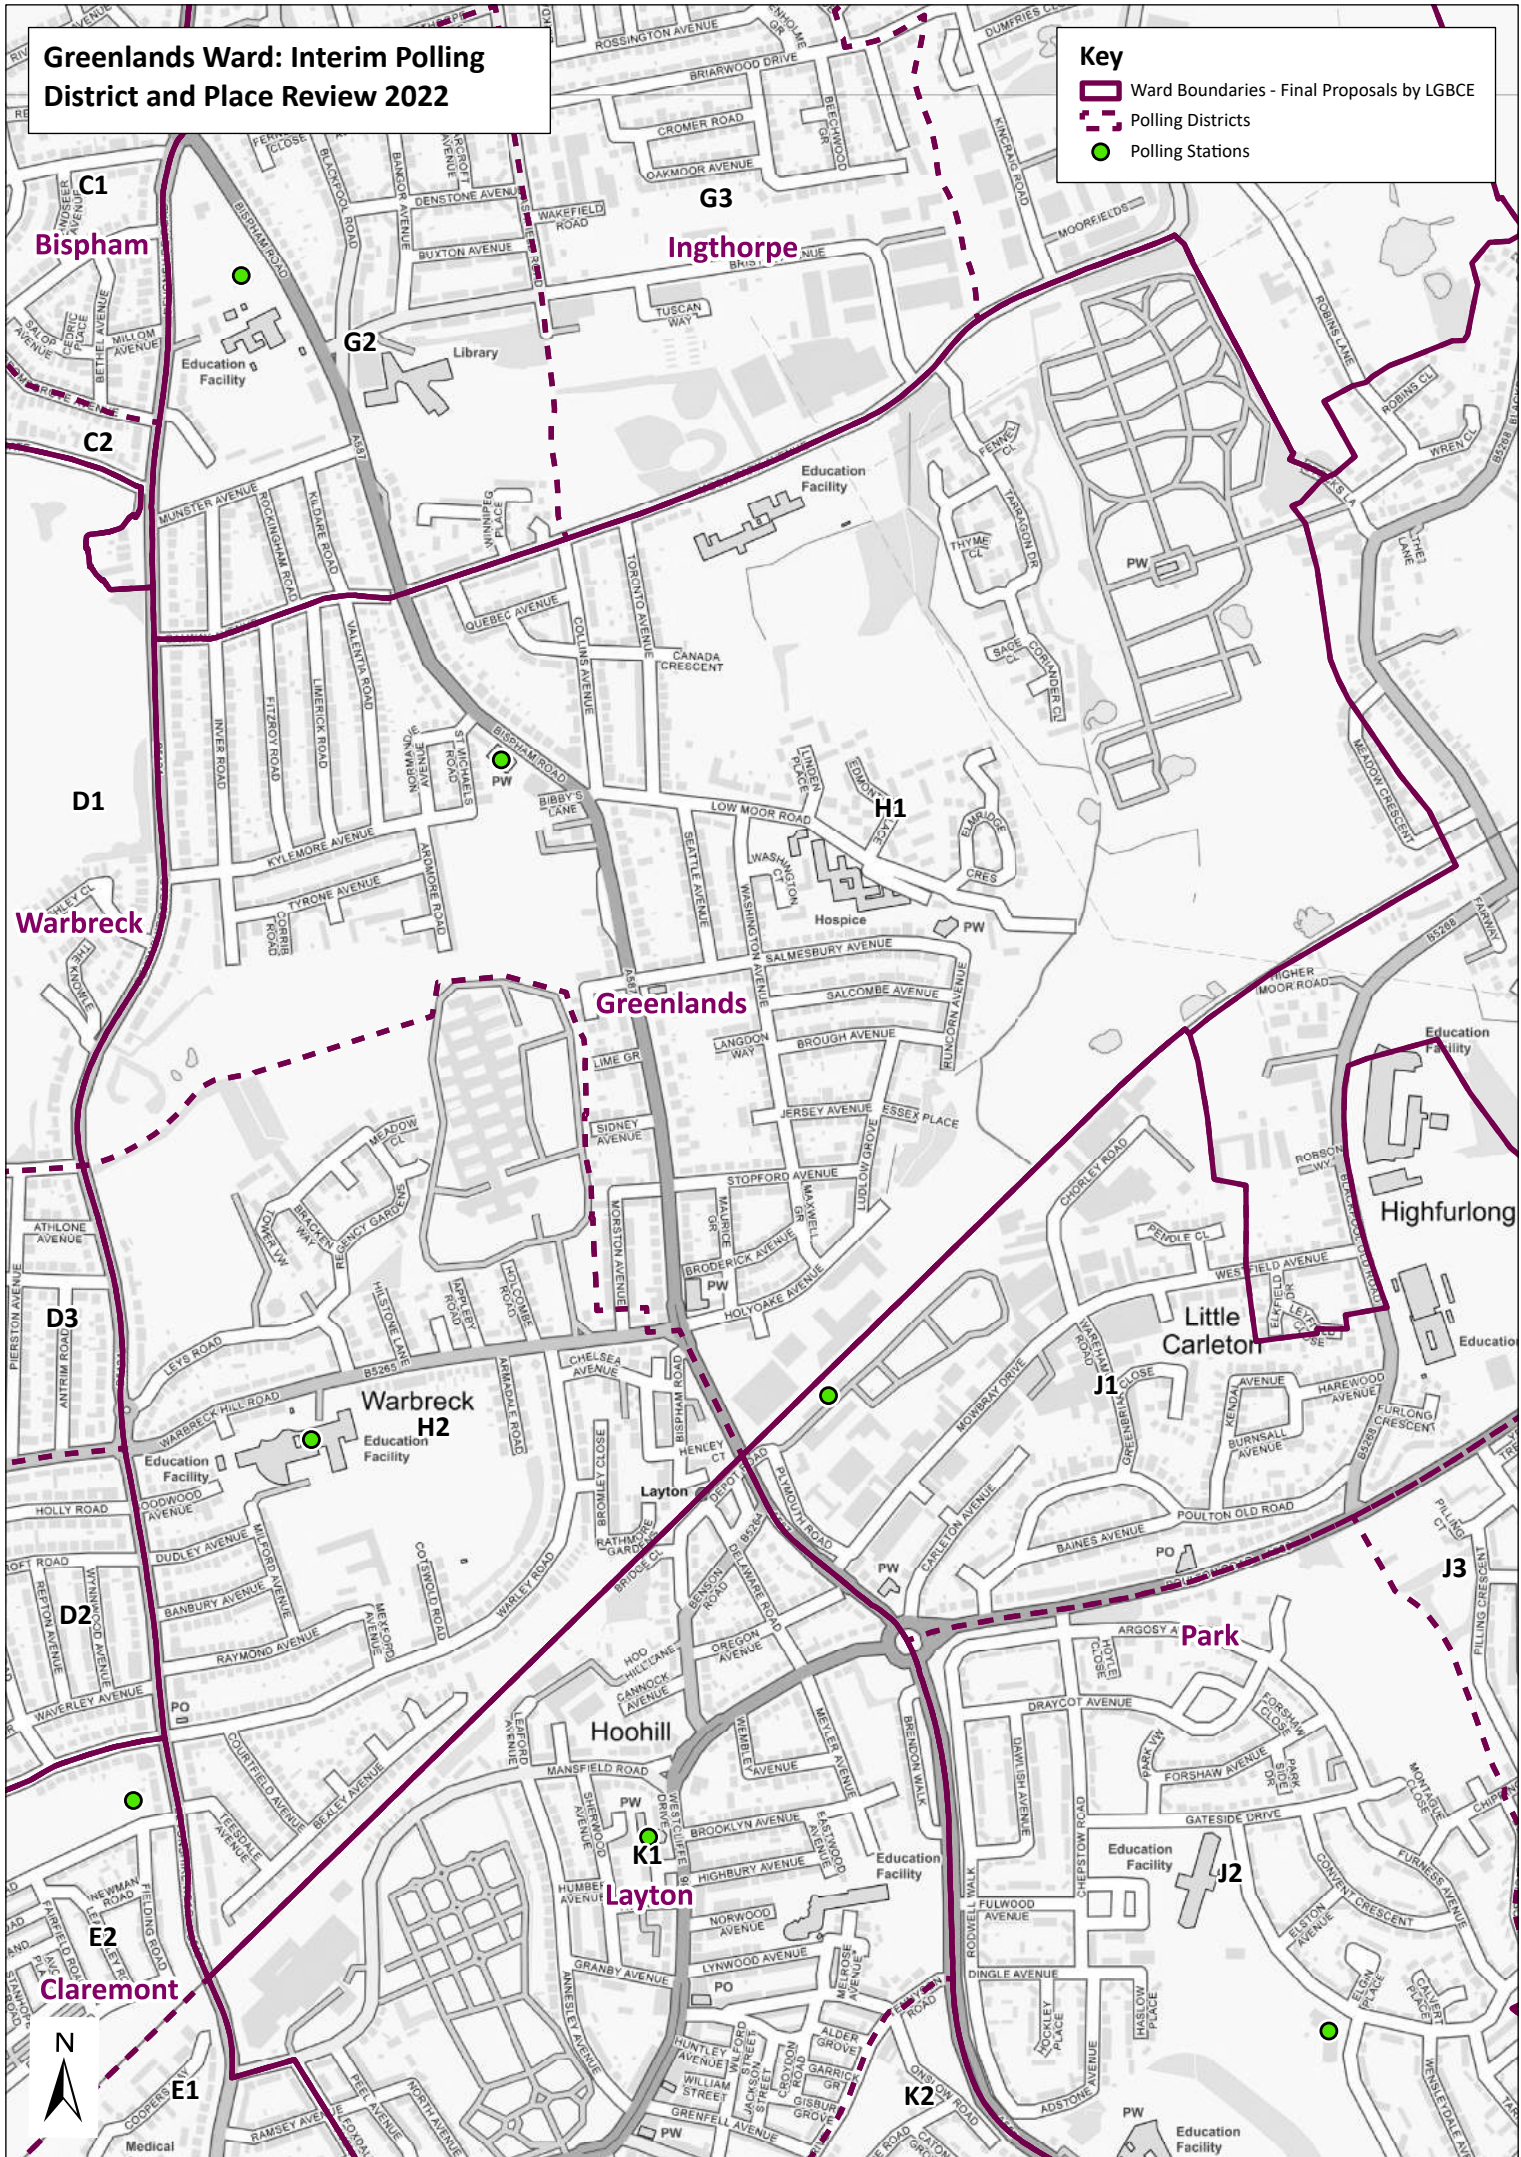

Key

- Ward Boundaries - Final Proposals by LGBCE
- Polling Districts
- Polling Stations

Talbot Ward: Interim Polling District and Place Review 2022

Key

- Ward Boundaries - Final Proposals by LGBCE
- Polling Districts
- Polling Stations

Ingthorpe Ward: Interim Polling District and Place Review 2022

Key

- Ward Boundaries - Final Proposals by LGBCE
- Polling Districts
- Polling Stations

Greenlands Ward: Interim Polling District and Place Review 2022

Key

-  Ward Boundaries - Final Proposals by LGBCE
-  Polling Districts
-  Polling Stations

Park Ward: Interim Polling District and Place Review 2022

Key

- Ward Boundaries - Final Proposals by LGBCE
- Polling Districts
- Polling Stations

Layton Ward: Interim Polling District and Place Review 2022

Key

- Ward Boundaries - Final Proposals by LGBCE
- Polling Districts
- Polling Stations

Brunswick Ward: Interim Polling District and Place Review 2022