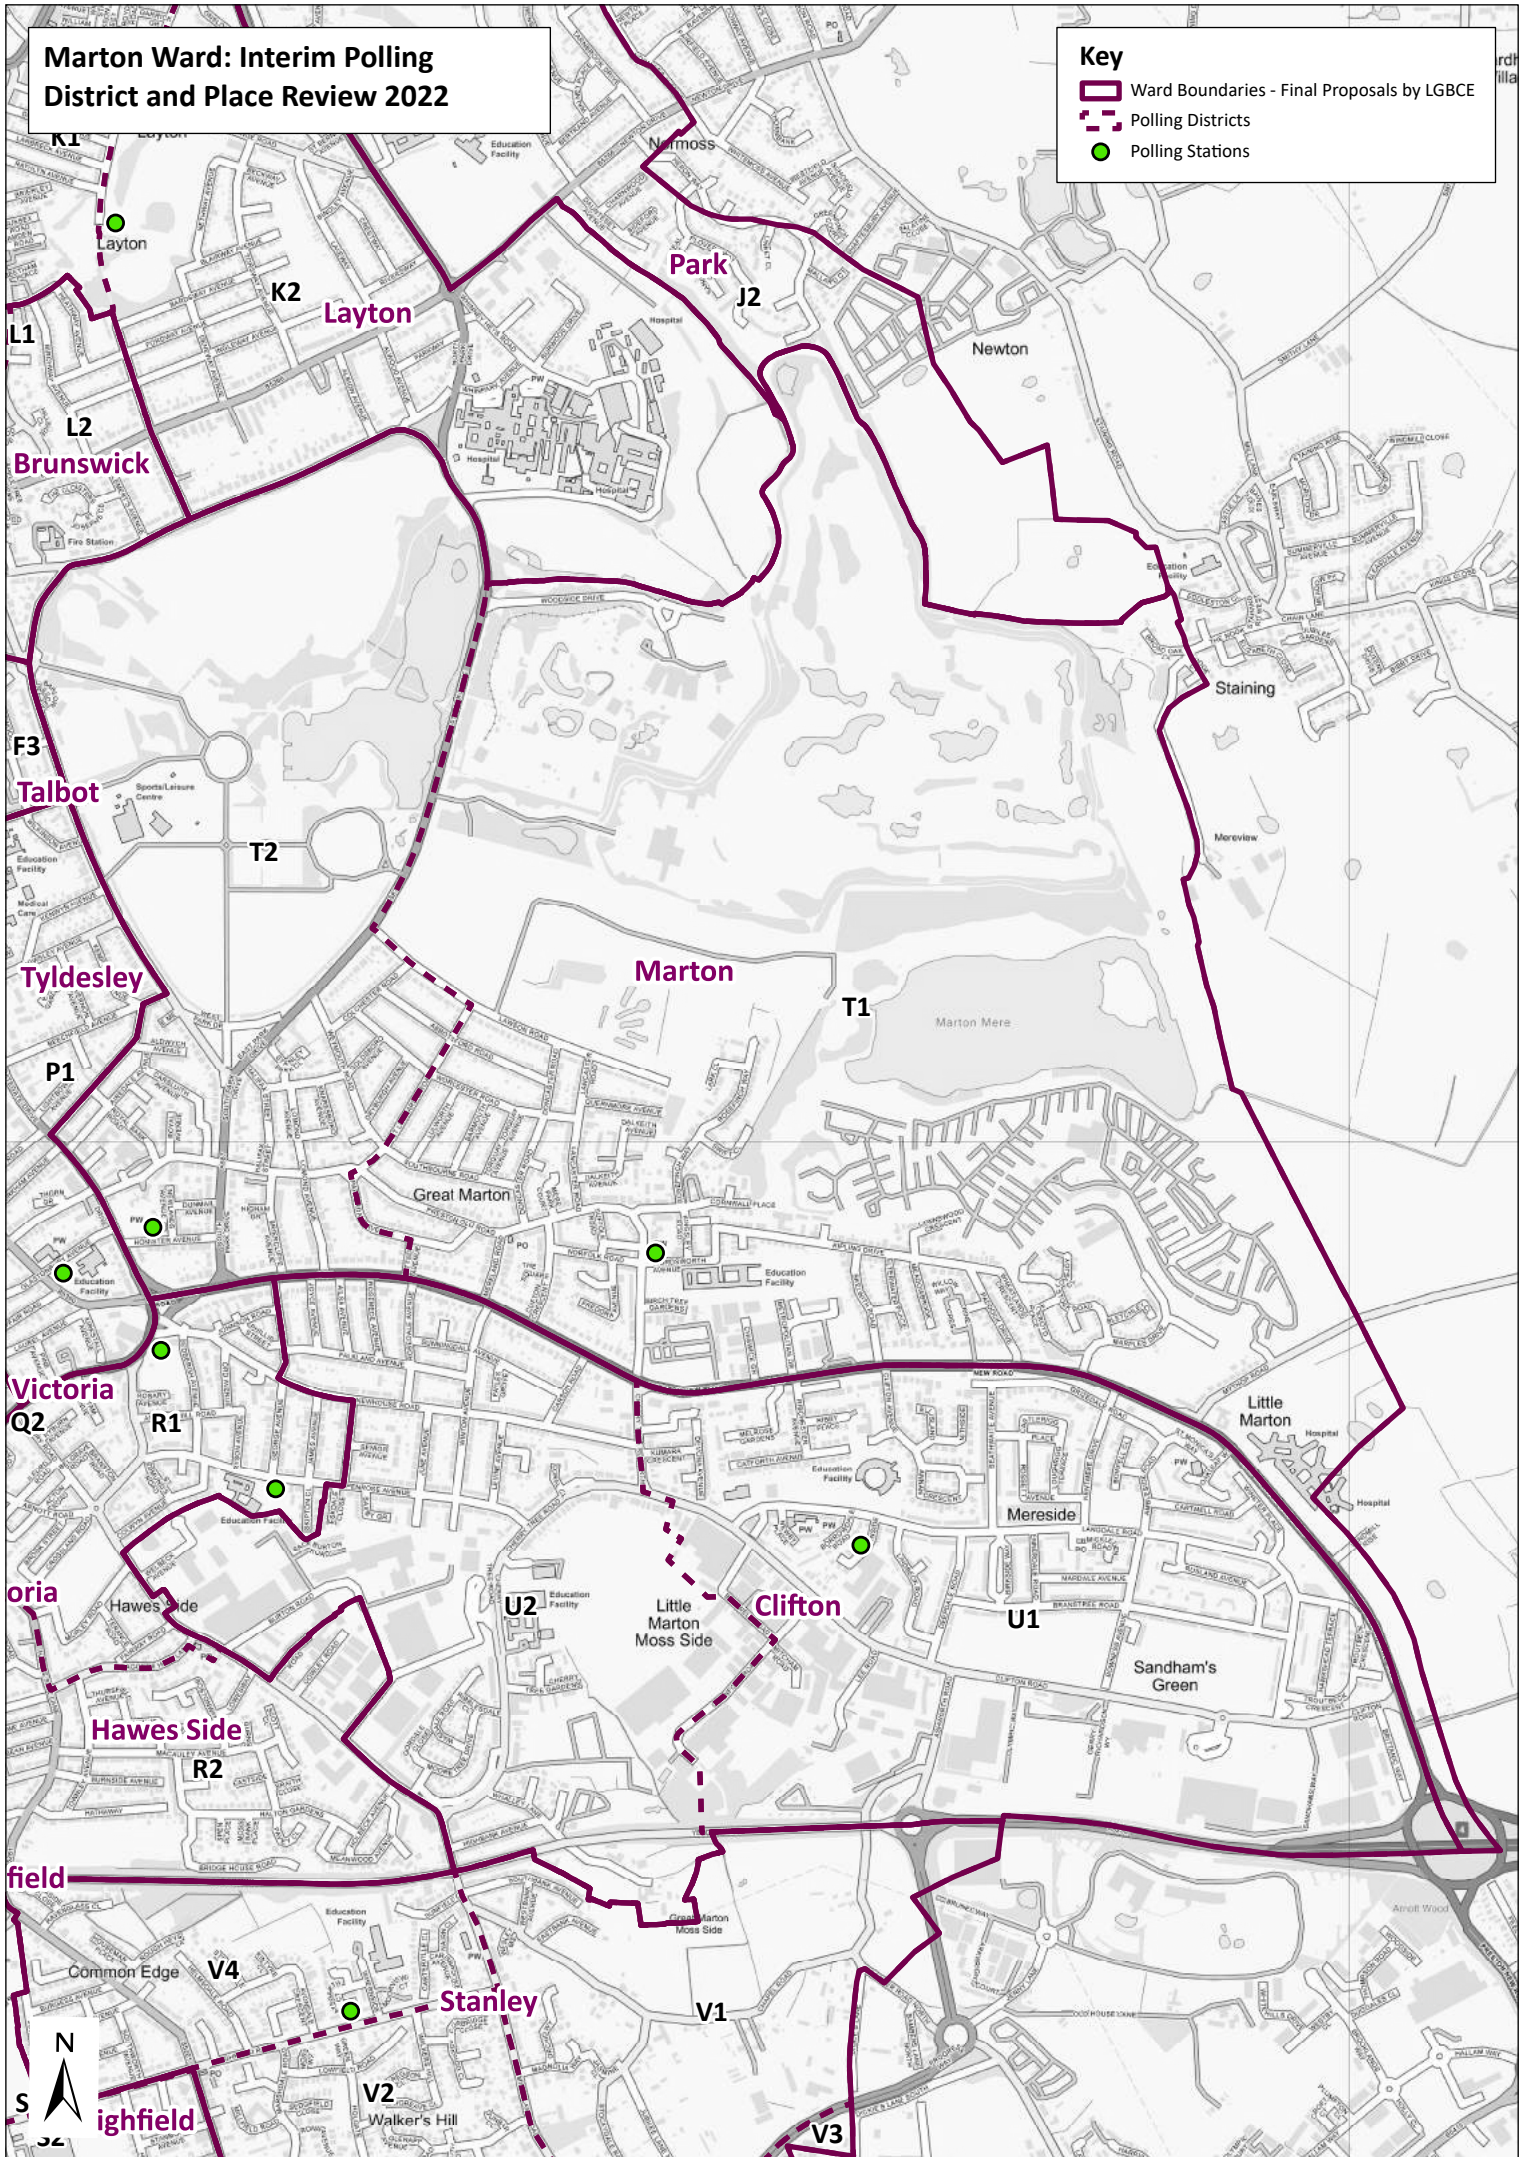

Victoria Ward: Interim Polling District and Place Review 2022

Key

- Ward Boundaries - Final Proposals by LGBCE
- Polling Districts
- Polling Stations
- Q1 - we continue to explore polling station options in this polling district

Hawes Side Ward: Interim Polling District and Place Review 2022

Key

- Ward Boundaries - Final Proposals by LGBCE
- Polling Districts
- Polling Stations

Highfield Ward: Interim Polling District and Place Review 2022

Key

- Ward Boundaries - Final Proposals by LGBCE
- Polling Districts
- Polling Stations

Marton Ward: Interim Polling District and Place Review 2022

Key

- Ward Boundaries - Final Proposals by LGBCE
- Polling Districts
- Polling Stations

P2 Clifton Ward: Interim Polling District and Place Review 2022

Key

-  Ward Boundaries - Final Proposals by LGBCE
-  Polling Districts
-  Polling Stations

Stanley Ward: Interim Polling District and Place Review 2022