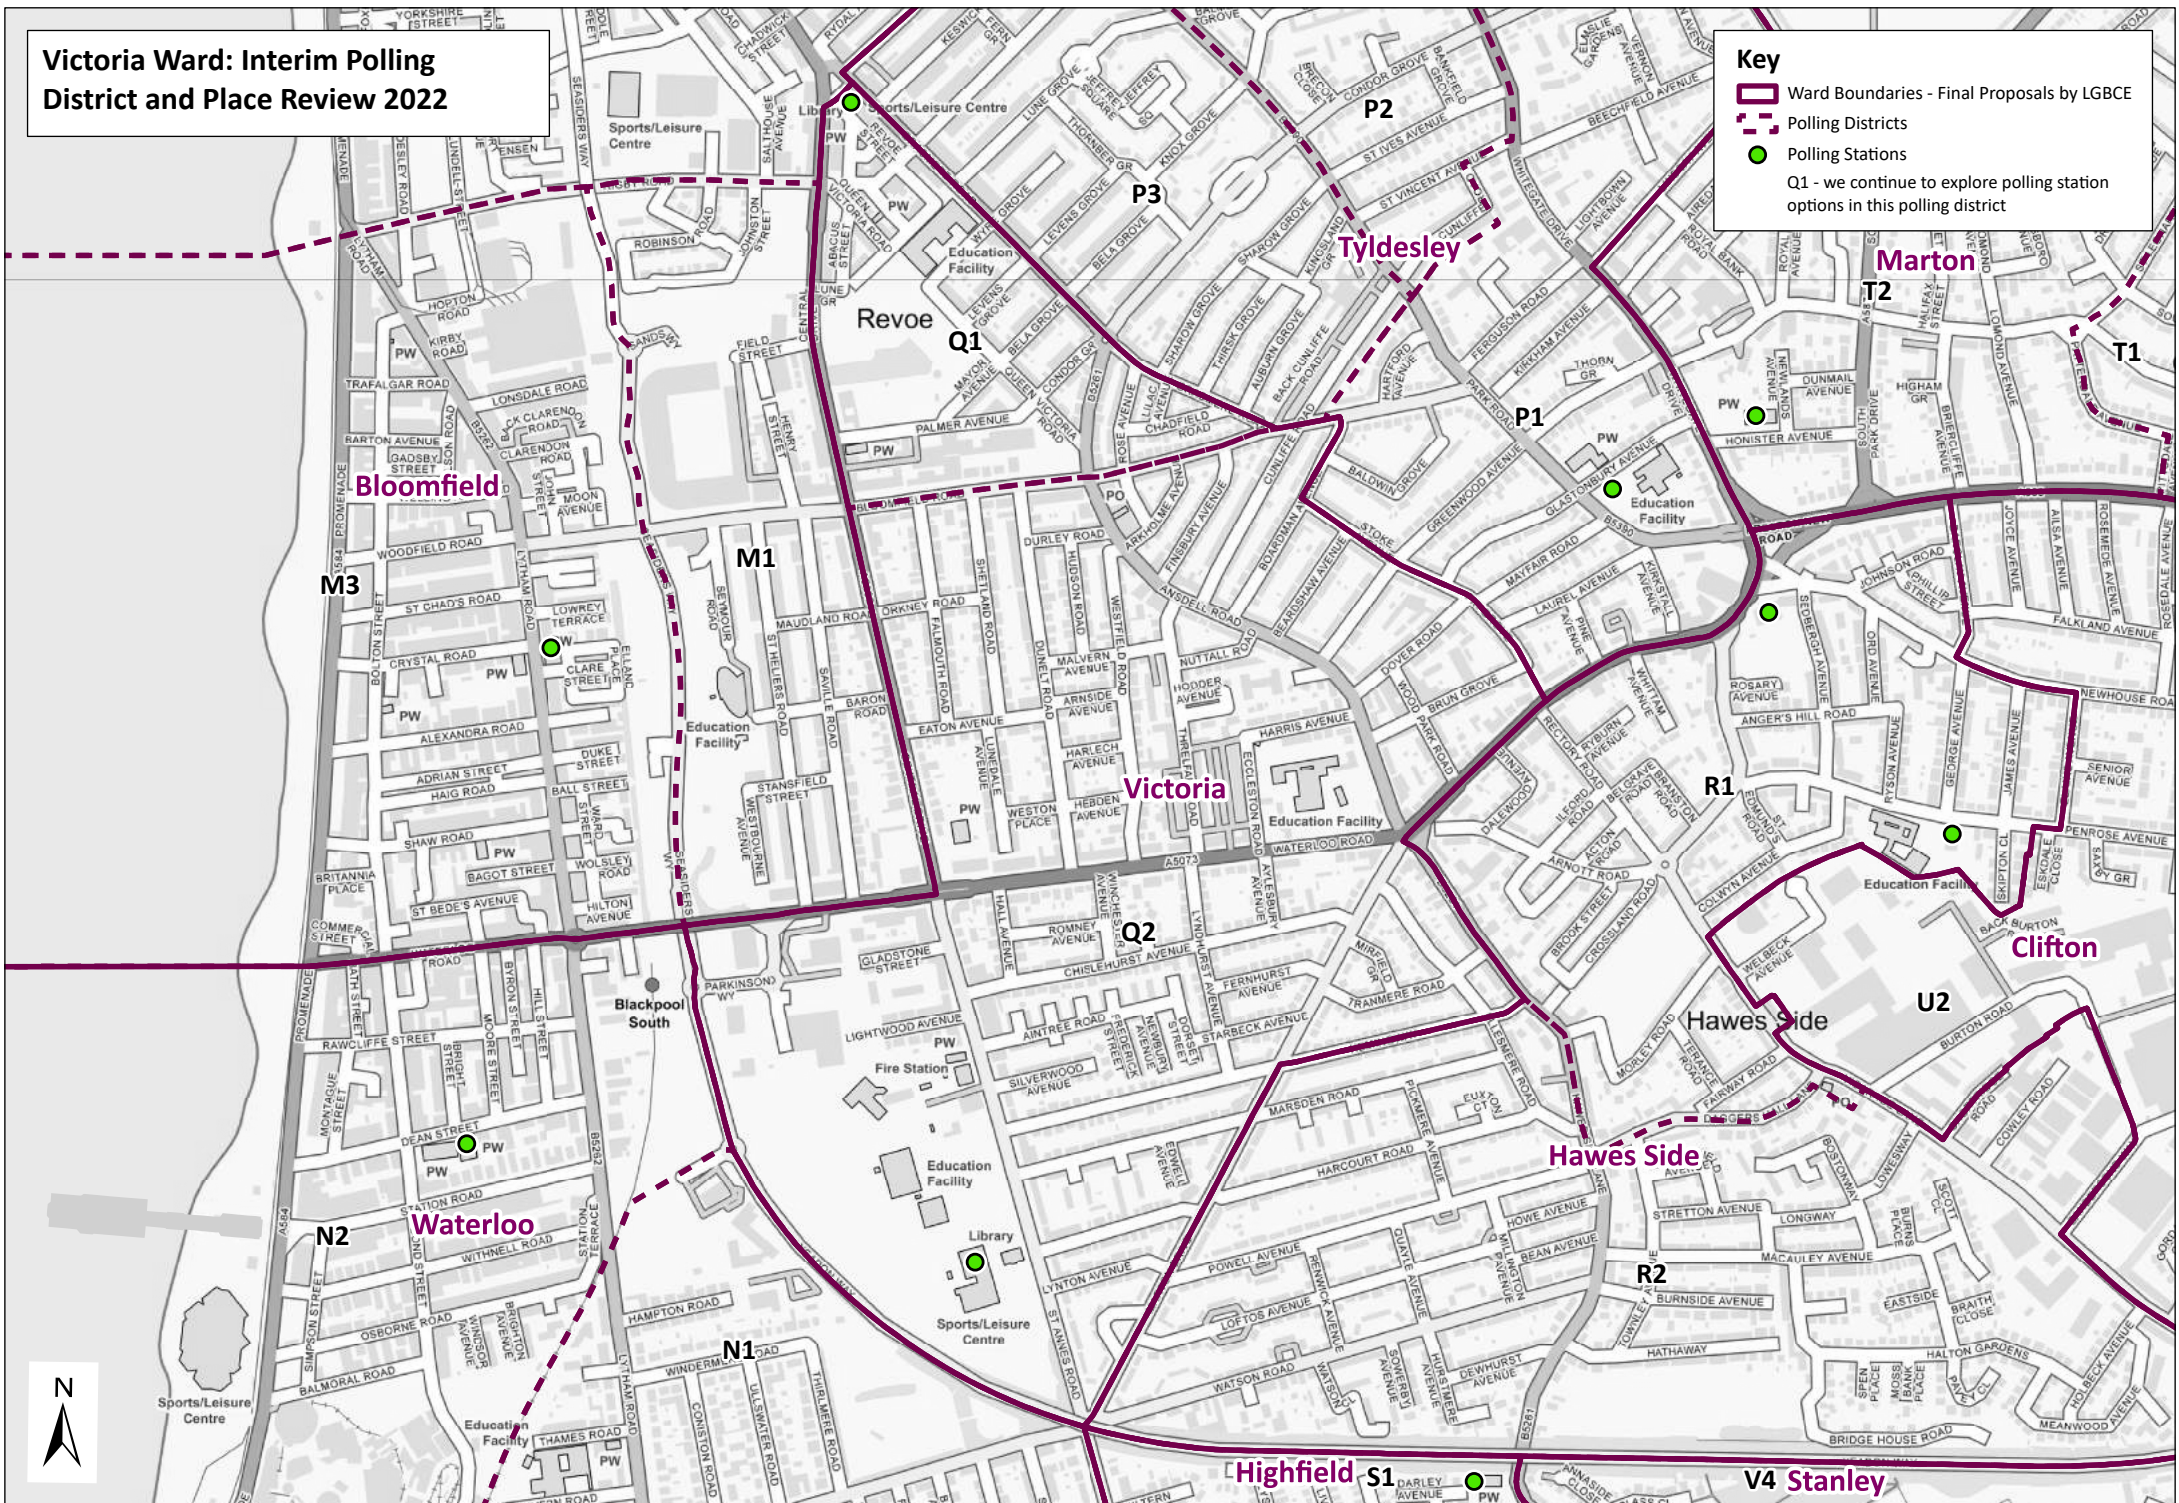

Waterloo Ward: Interim Polling District and Place Review 2022

Key

- Ward Boundaries - Final Proposals by LGBCE
- Polling Districts
- Polling Stations

Squires Gate Ward: Interim Polling District and Place Review 2022

Key

- Ward Boundaries - Final Proposals by LGBCE
- Polling Districts
- Polling Stations

Tyldesley Ward: Interim Polling District and Place Review 2022

Key

- Ward Boundaries - Final Proposals by LGBCE
- Polling Districts
- Polling Stations

Victoria Ward: Interim Polling District and Place Review 2022

Key

- Ward Boundaries - Final Proposals by LGBCE
- Polling Districts
- Polling Stations
- Q1 - we continue to explore polling station options in this polling district

Hawes Side Ward: Interim Polling District and Place Review 2022

Key

- Ward Boundaries - Final Proposals by LGBCE
- Polling Districts
- Polling Stations

Highfield Ward: Interim Polling District and Place Review 2022