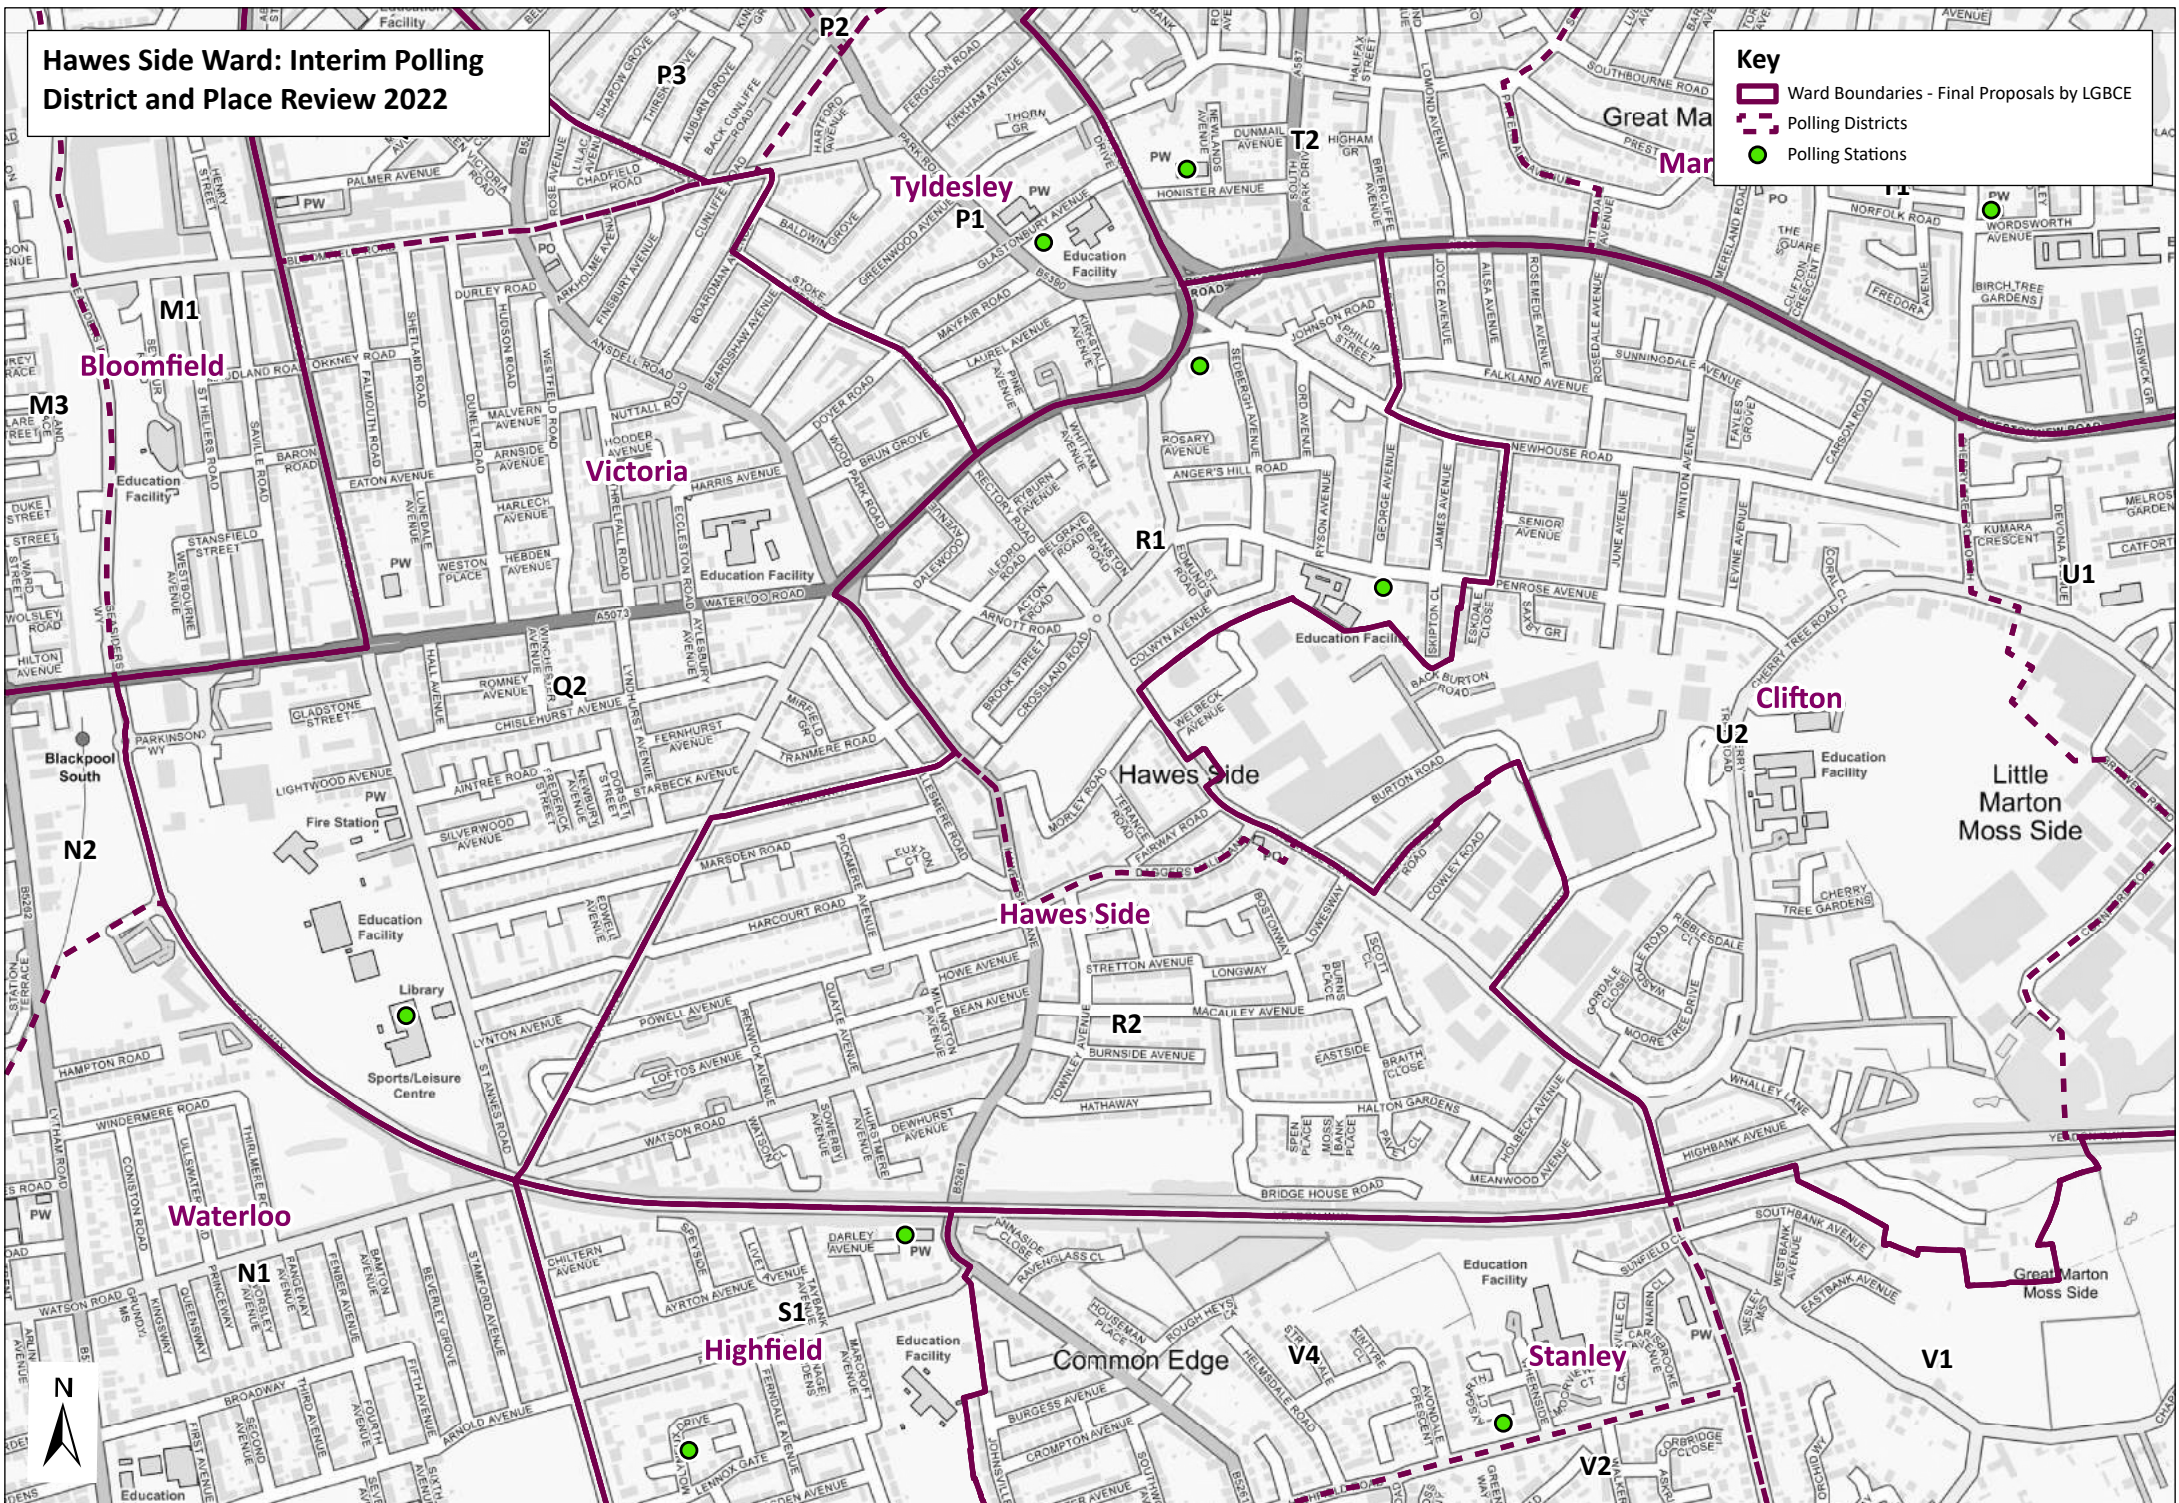

Key

- Ward Boundaries - Final Proposals by LGBCE
- Polling Districts
- Polling Stations

Tyldesley Ward: Interim Polling District and Place Review 2022

Key

- Ward Boundaries - Final Proposals by LGBCE
- Polling Districts
- Polling Stations

Victoria Ward: Interim Polling District and Place Review 2022

Key

- Ward Boundaries - Final Proposals by LGBCE
- Polling Districts
- Polling Stations
- Q1 - we continue to explore polling station options in this polling district

Hawes Side Ward: Interim Polling District and Place Review 2022

Key

- Ward Boundaries - Final Proposals by LGBCE
- Polling Districts
- Polling Stations

Highfield Ward: Interim Polling District and Place Review 2022