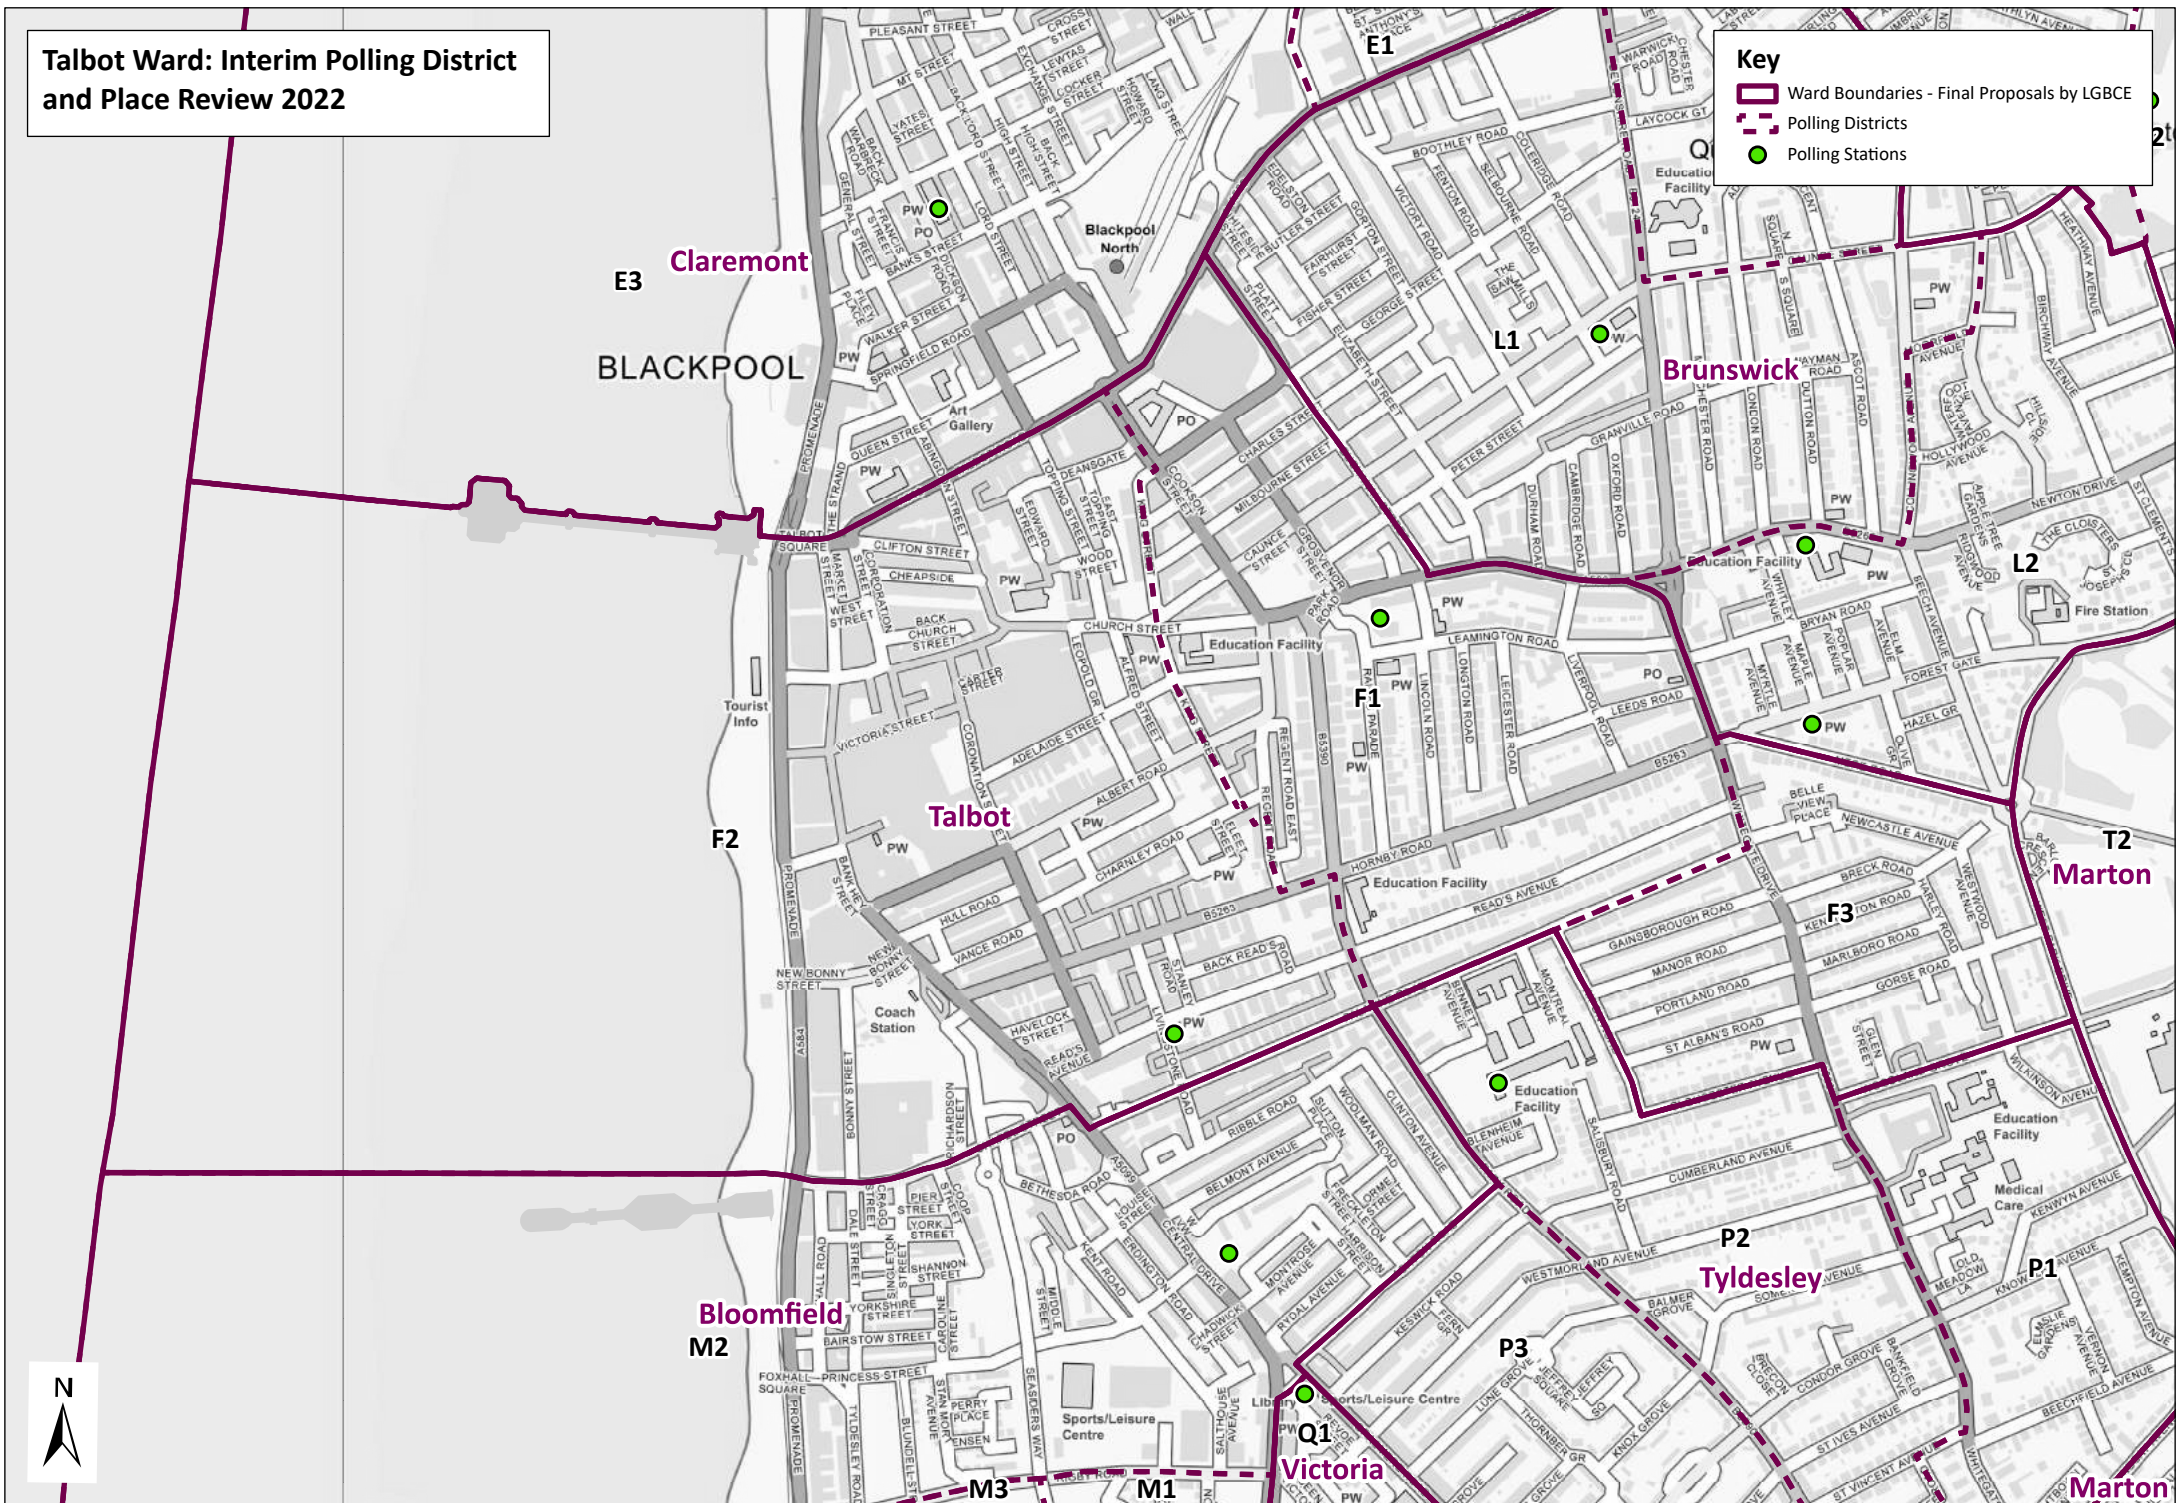

Warbreck Ward: Interim Polling District and Place Review 2022

Key

-  Ward Boundaries - Final Proposals by LGBCE
-  Polling Districts
-  Polling Stations

Claremont Ward: Interim Polling District and Place Review 2022

Key

- Ward Boundaries - Final Proposals by LGBCE
- Polling Districts
- Polling Stations

Talbot Ward: Interim Polling District and Place Review 2022

Key

- Ward Boundaries - Final Proposals by LGBCE
- Polling Districts
- Polling Stations

Ingthorpe Ward: Interim Polling District and Place Review 2022

Key

- Ward Boundaries - Final Proposals by LGBCE
- Polling Districts
- Polling Stations

Greenlands Ward: Interim Polling District and Place Review 2022