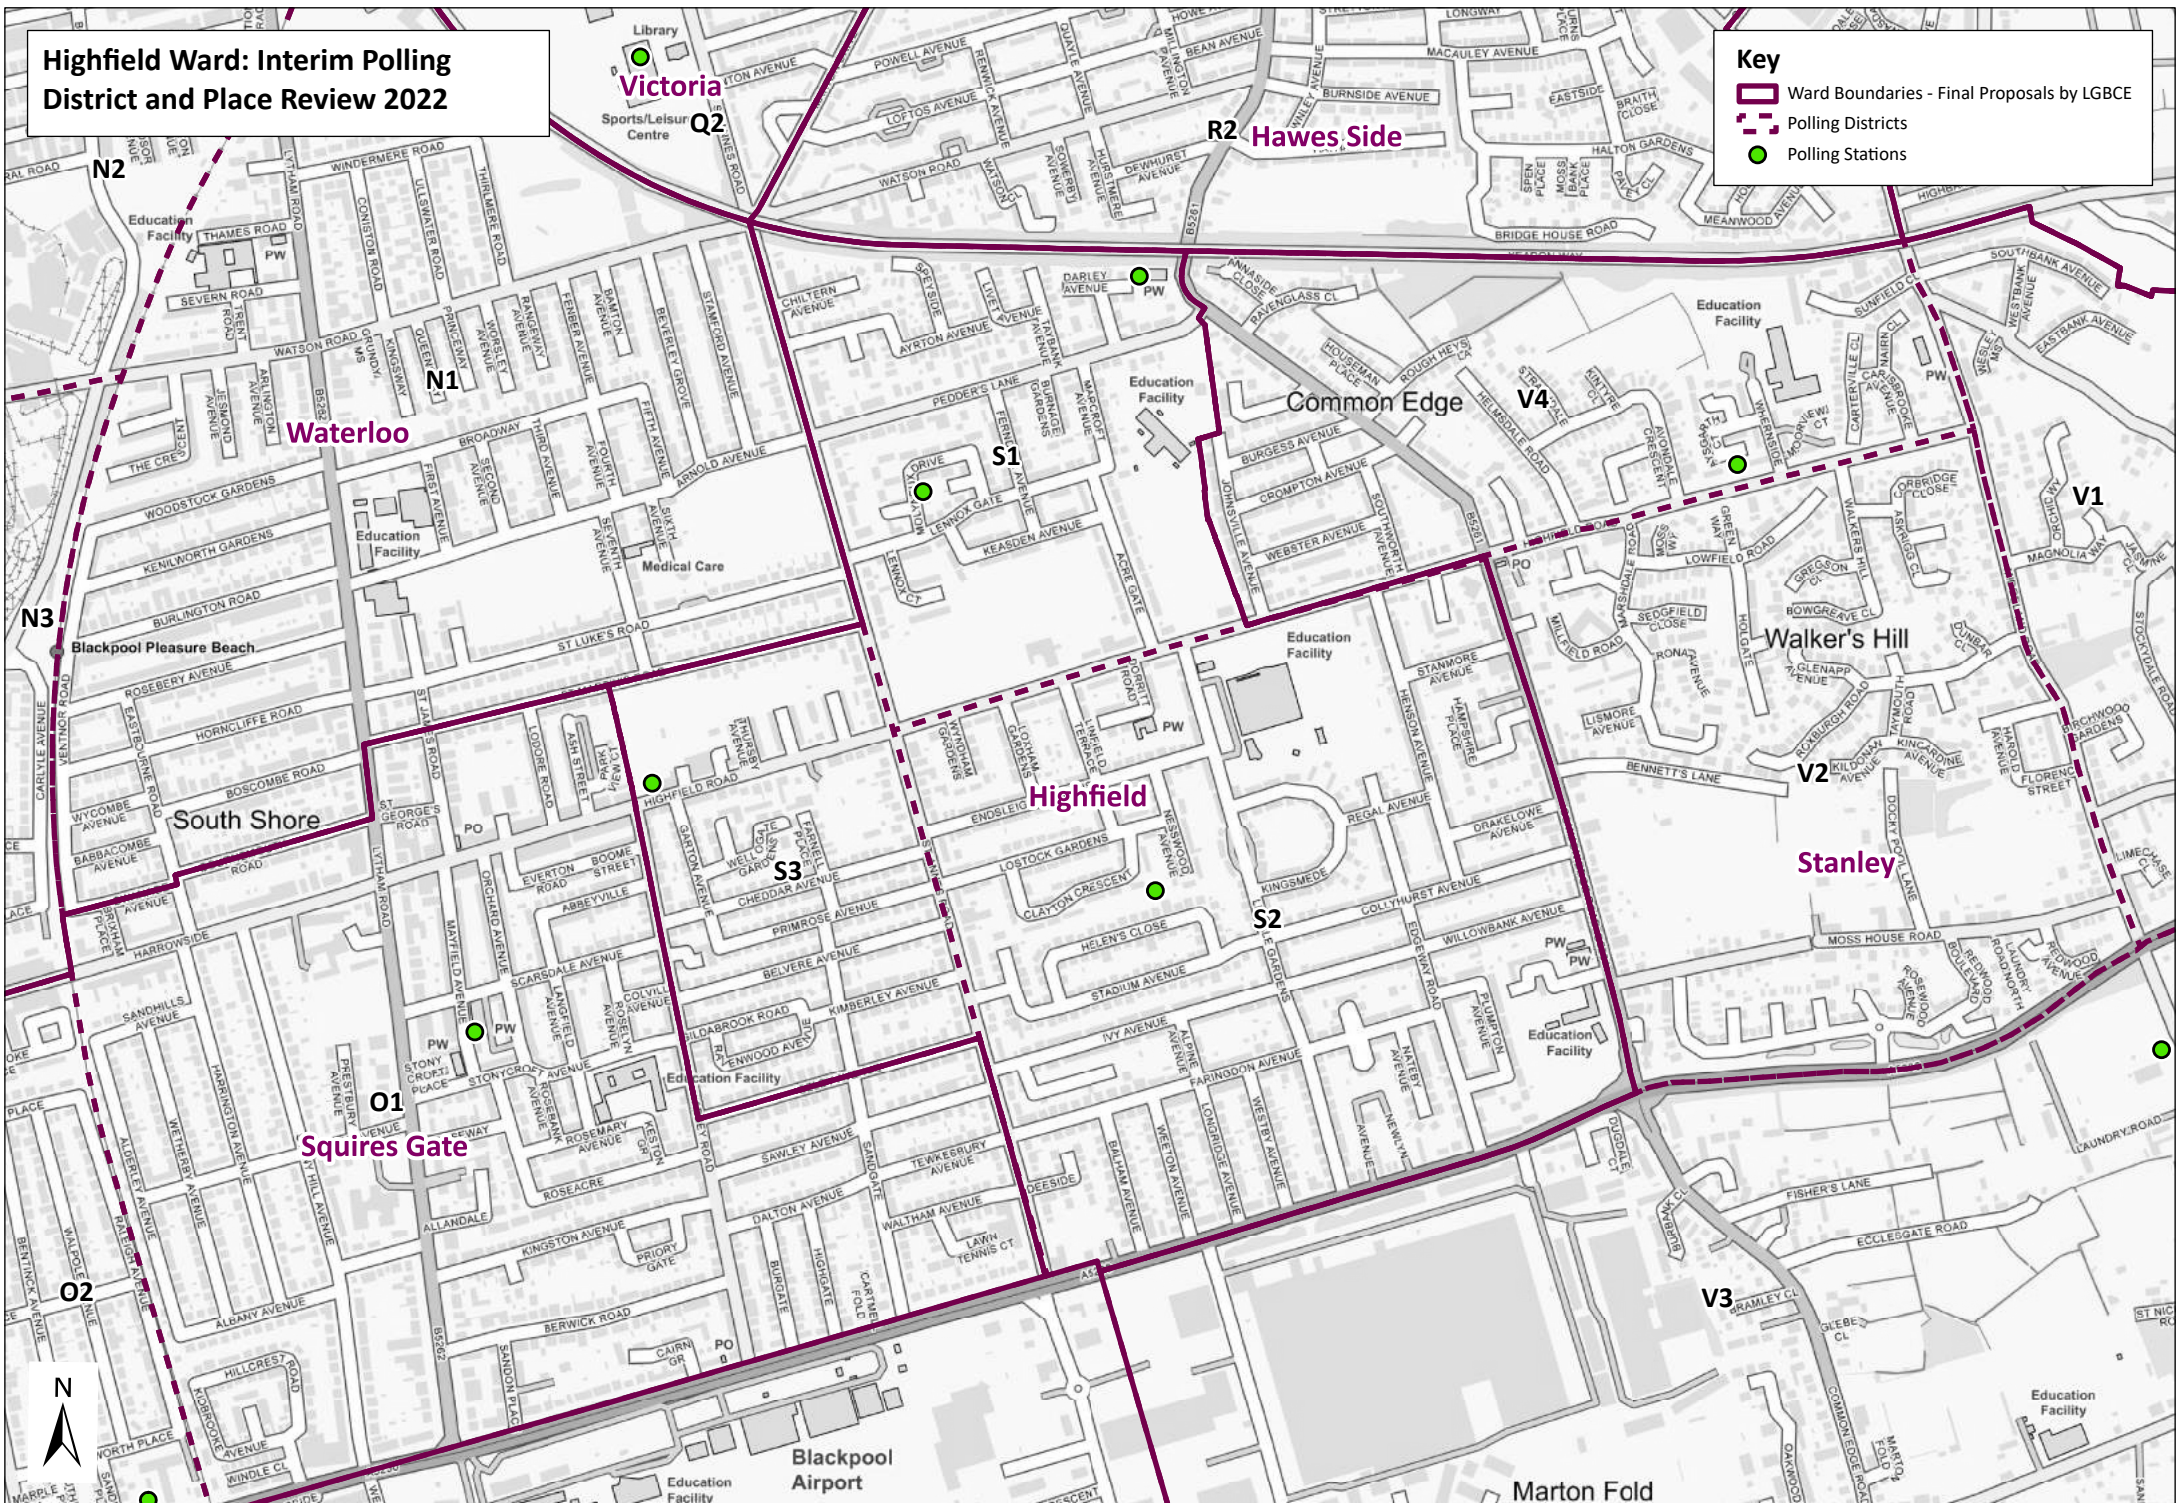

Victoria Ward: Interim Polling District and Place Review 2022

Key

- Ward Boundaries - Final Proposals by LGBCE
- Polling Districts
- Polling Stations
- Q1 - we continue to explore polling station options in this polling district

Hawes Side Ward: Interim Polling District and Place Review 2022

Key

- Ward Boundaries - Final Proposals by LGBCE
- Polling Districts
- Polling Stations

Highfield Ward: Interim Polling District and Place Review 2022

Key

- Ward Boundaries - Final Proposals by LGBCE
- Polling Districts
- Polling Stations

Marton Ward: Interim Polling District and Place Review 2022

Key

- Ward Boundaries - Final Proposals by LGBCE
- Polling Districts
- Polling Stations

P2 Clifton Ward: Interim Polling District and Place Review 2022

Key

-  Ward Boundaries - Final Proposals by LGBCE
-  Polling Districts
-  Polling Stations

Stanley Ward: Interim Polling District and Place Review 2022