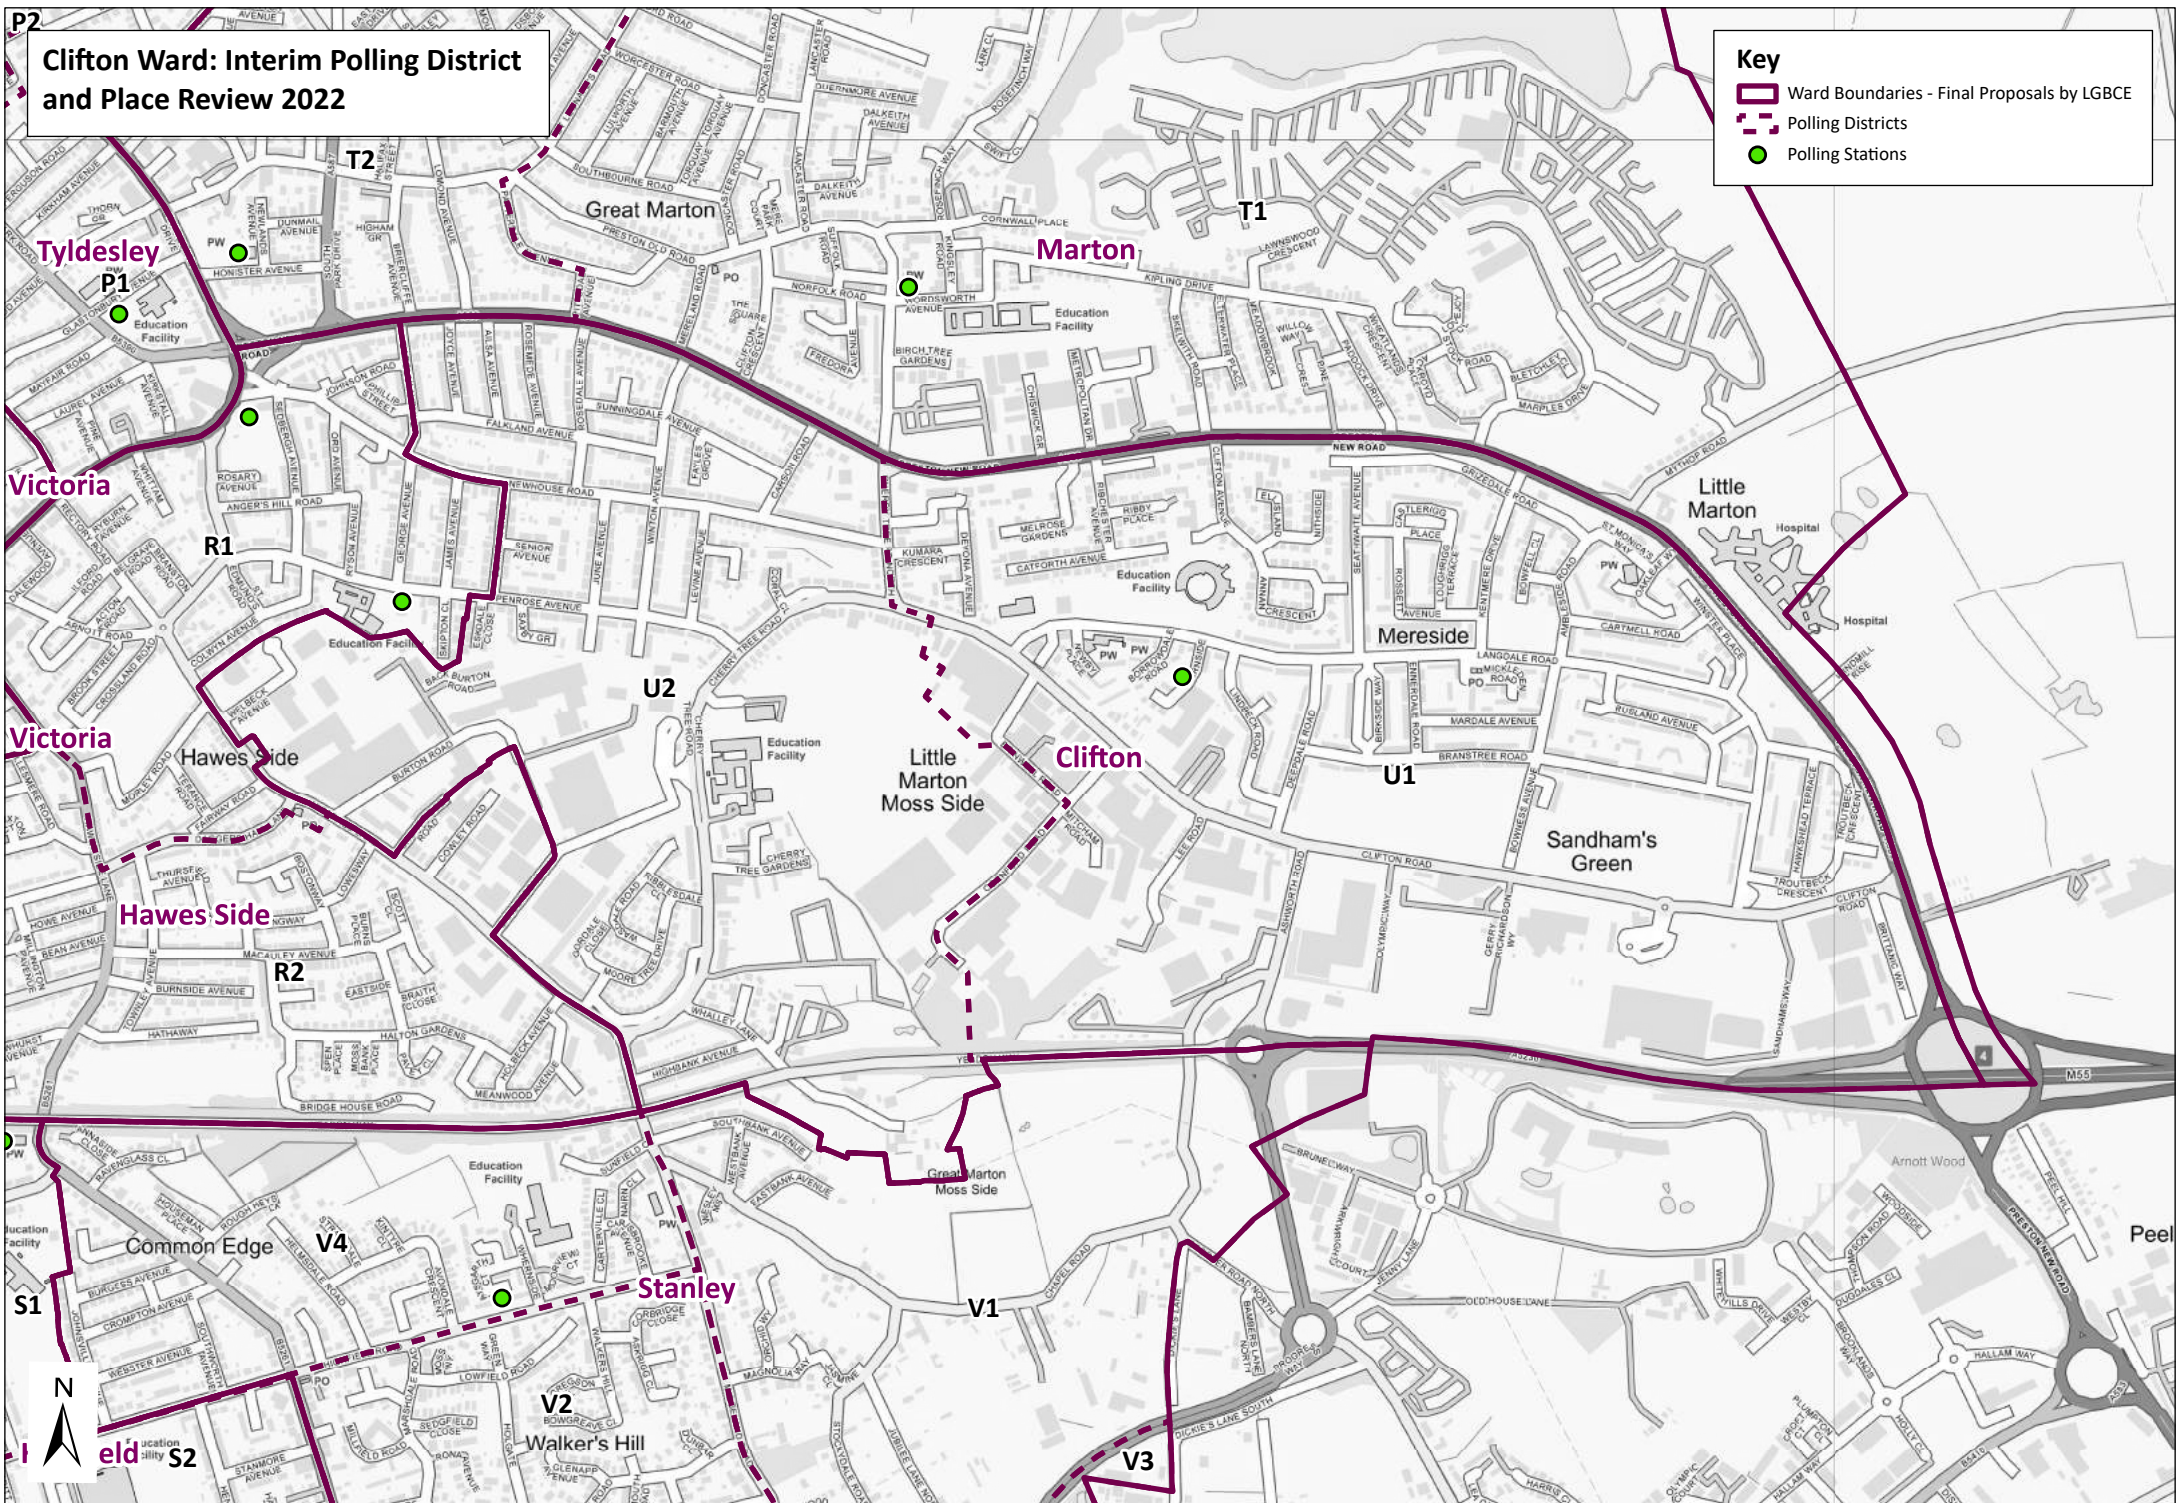

Hawes Side Ward: Interim Polling District and Place Review 2022

Key

- Ward Boundaries - Final Proposals by LGBCE
- Polling Districts
- Polling Stations

Highfield Ward: Interim Polling District and Place Review 2022

Key

- Ward Boundaries - Final Proposals by LGBCE
- Polling Districts
- Polling Stations

Marton Ward: Interim Polling District and Place Review 2022

Key

- Ward Boundaries - Final Proposals by LGBCE
- Polling Districts
- Polling Stations

P2 Clifton Ward: Interim Polling District and Place Review 2022

Key

-  Ward Boundaries - Final Proposals by LGBCE
-  Polling Districts
-  Polling Stations

Stanley Ward: Interim Polling District and Place Review 2022