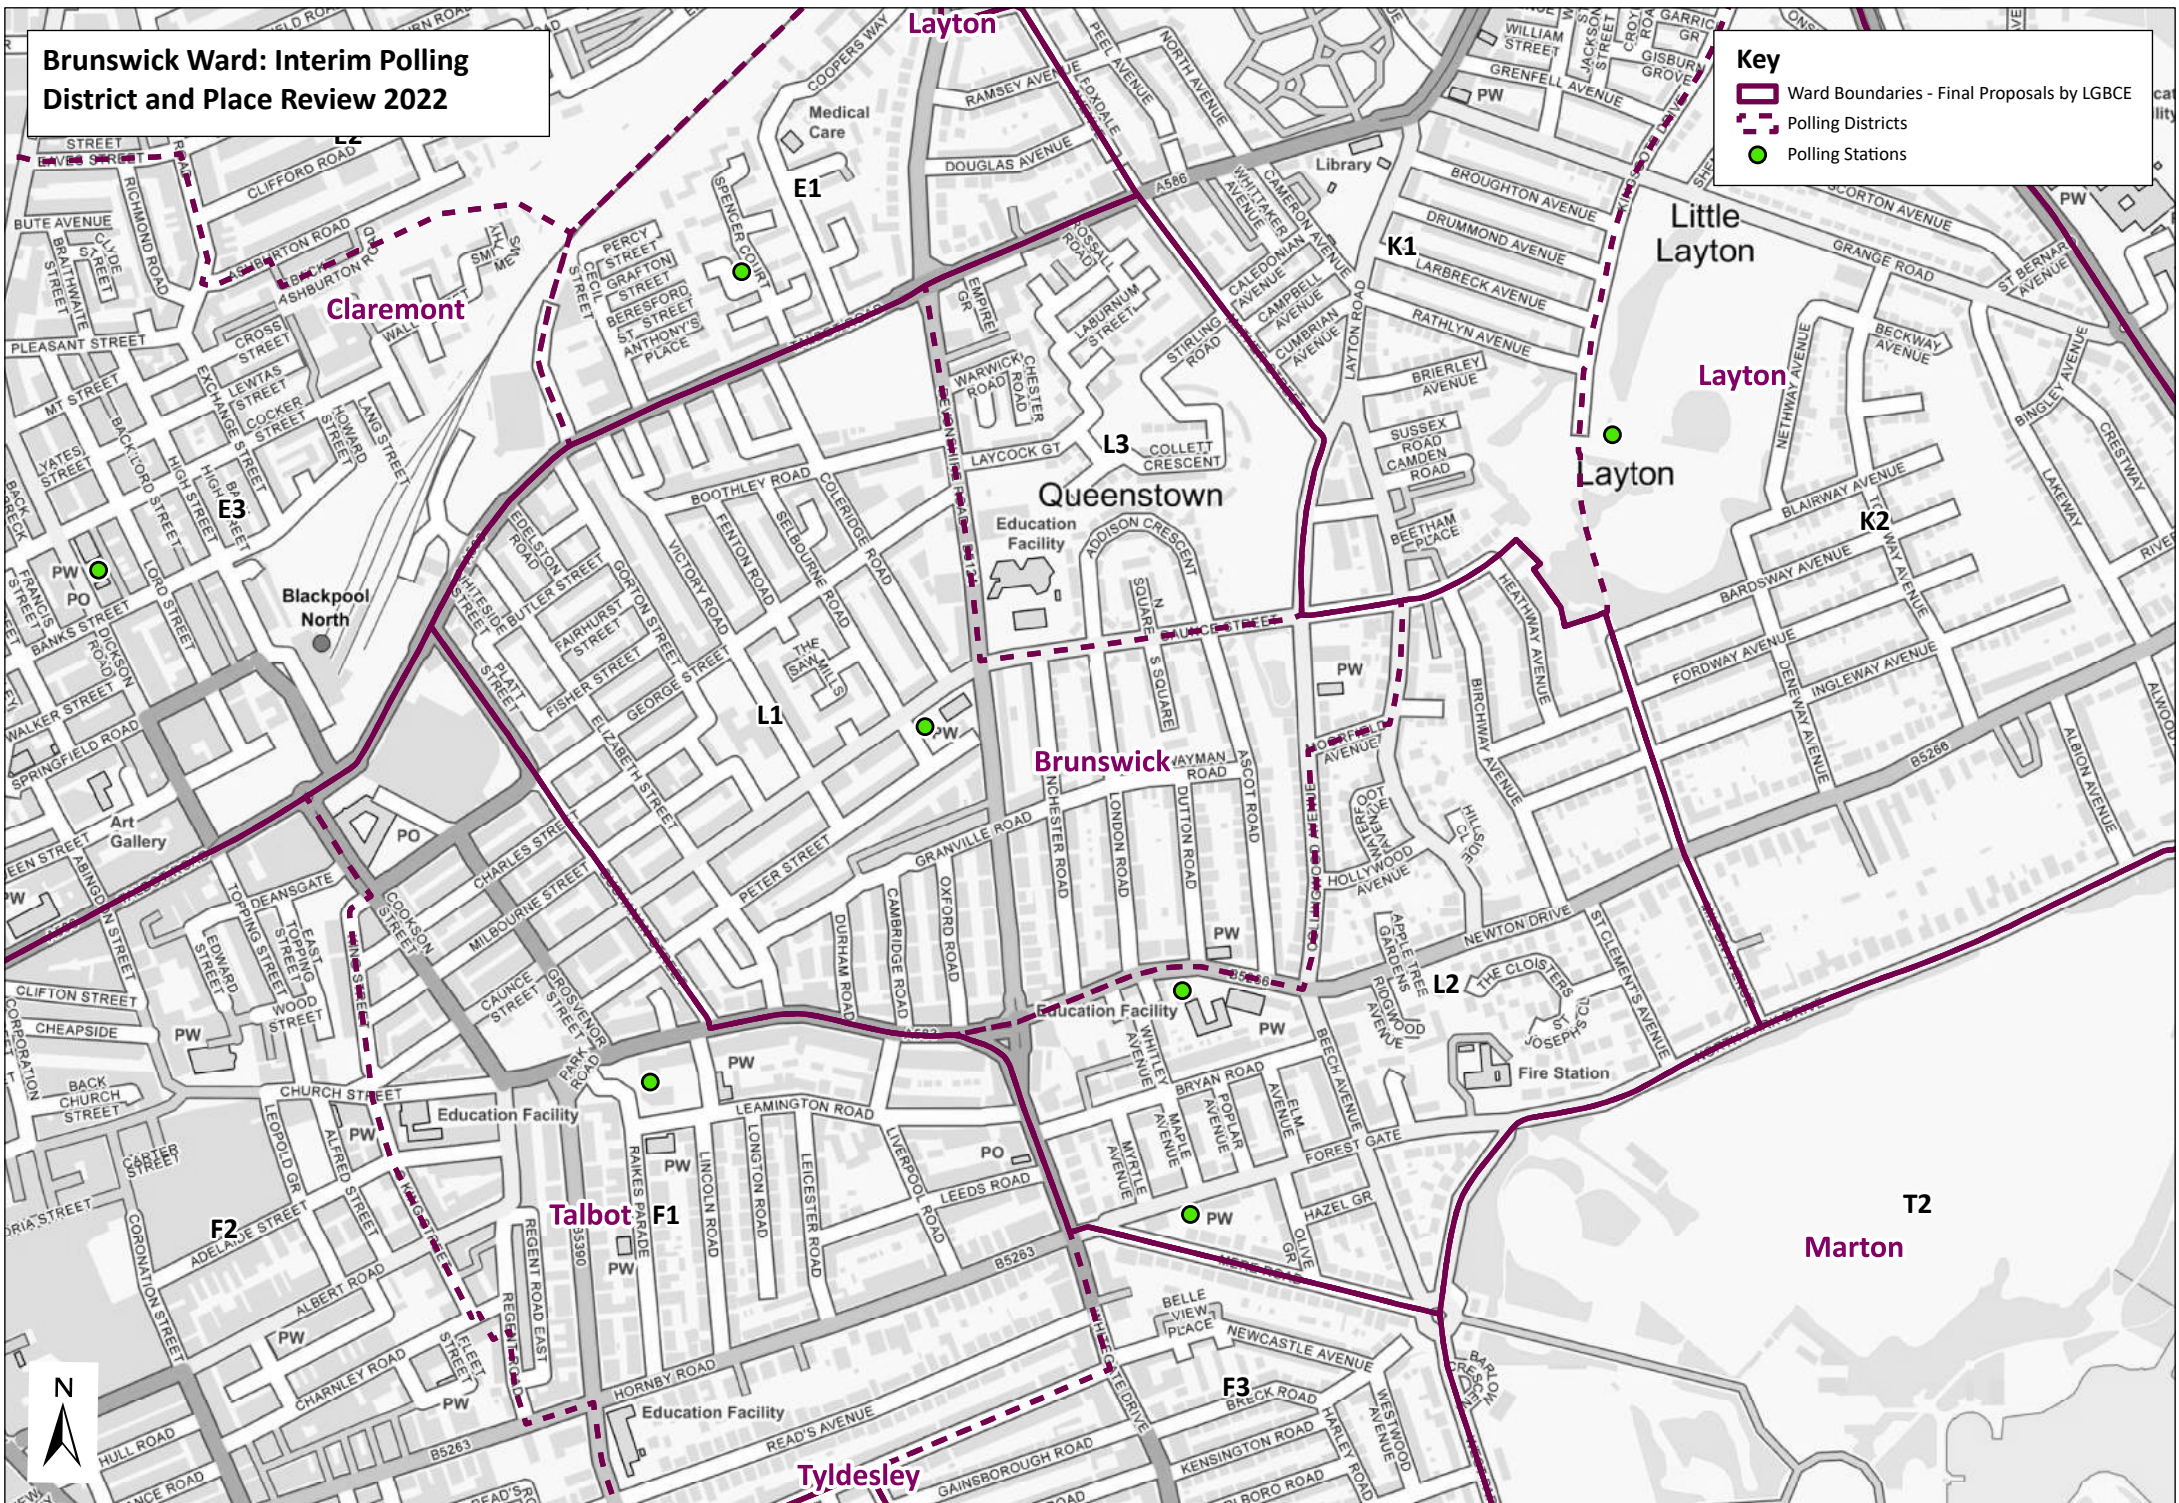

Layton Ward: Interim Polling District and Place Review 2022

Key

- Ward Boundaries - Final Proposals by LGBCE
- Polling Districts
- Polling Stations

Brunswick Ward: Interim Polling District and Place Review 2022

Key

- Ward Boundaries - Final Proposals by LGBCE
- Polling Districts
- Polling Stations

Bloomfield Ward: Interim Polling District and Place Review 2022

Key

-  Ward Boundaries - Final Proposals by LGBCE
-  Polling Districts
-  Polling Stations
- M1 - we continue to explore polling station options in this polling district

Waterloo Ward: Interim Polling District and Place Review 2022

Key

- Ward Boundaries - Final Proposals by LGBCE
- Polling Districts
- Polling Stations

Squires Gate Ward: Interim Polling District and Place Review 2022